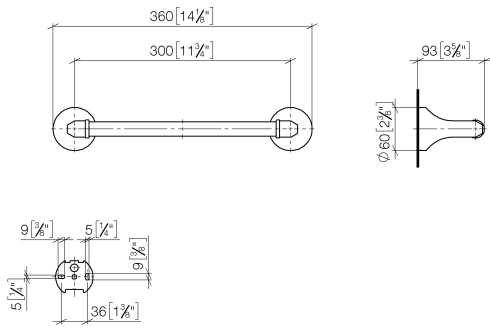

83 030 361

- gauge 300 mm
- width 360mm
- height 60 mm
- rosette Ø 60 mm
- 90mm projection

	Brushed Dark Platinum	83 030 361-99
	Chrome	83 030 361-00
	Brushed Platinum	83 030 361-06
	Platinum	83 030 361-08
	Durabass (23kt Gold)	83 030 361-09
	Brushed Durabass (23kt Gold)	83 030 361-28

Recommended miscellaneous

MADISON Mounting for towel bar/tumbler mounting on two sides - 12 358 970 90

- for towel bar mounting plus towel bar mounting on back.

83 030 361

mm [inches]

83 030 361

Spare parts list

No.	Item Number	Name	Quantity used	Delivery time
1	05 17 97 507 00 90	fixing set	2	2
2	04 31 11 140 00 90	pin	2	2