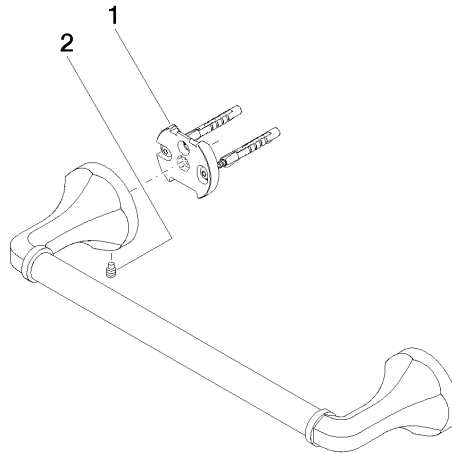

83 030 361

- gauge 300 mm
- width 360mm
- height 60 mm
- rosette Ø 60 mm
- 90mm projection

	Brushed Dark Platinum	83 030 361-99
	Chrome	83 030 361-00
	Brushed Platinum	83 030 361-06
	Platinum	83 030 361-08
	Durabass (23kt Gold)	83 030 361-09
	Brushed Durabass (23kt Gold)	83 030 361-28

Recommended miscellaneous

MADISON Mounting for towel bar/tumbler mounting on two sides - 12 358 970 90

- for towel bar mounting plus towel bar mounting on back.

83 030 361

mm [inches]

83 030 361

Spare parts list

No.	Item Number	Name	Quantity used	Delivery time
1	05 17 97 507 00 90	fixing set	2	2
2	04 31 11 140 00 90	pin	2	2