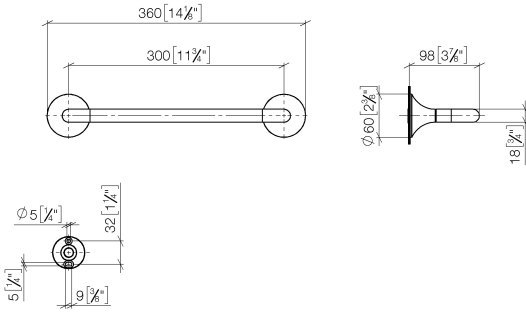

83 030 809

- gauge 300 mm
- width 360mm
- height 60 mm
- rosette Ø 60 mm
- 98mm projection

	Brushed Durabronze (23kt Gold)	83 030 809-28
	Chrome	83 030 809-00
	Brushed Platinum	83 030 809-06
	Platinum	83 030 809-08
	Dark Chrome	83 030 809-19
	Brushed Bronze	83 030 809-42
	Brushed Champagne (22kt Gold)	83 030 809-46
	Champagne (22kt Gold)	83 030 809-47
	Brushed Dark Platinum	83 030 809-99

83 030 809

mm [inches]

83 030 809

Product version from 3/13/2017 to 8/29/2019

Product version from 8/29/2019

Parts for other
finishes can be found
here: [Chrome](#)

VAIA Bath grip - Brushed Durabron (23kt Gold)