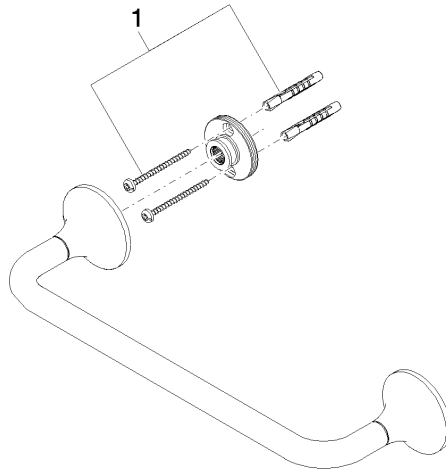

83 030 809

- gauge 300 mm
- width 360mm
- height 60 mm
- rosette Ø 60 mm
- 98mm projection

	Brushed Durabronze (23kt Gold)	83 030 809-28
	Chrome	83 030 809-00
	Brushed Platinum	83 030 809-06
	Platinum	83 030 809-08
	Dark Chrome	83 030 809-19
	Brushed Bronze	83 030 809-42
	Brushed Champagne (22kt Gold)	83 030 809-46
	Champagne (22kt Gold)	83 030 809-47
	Brushed Dark Platinum	83 030 809-99

83 030 809

mm [inches]

83 030 809

Product version from 3/13/2017 to 8/29/2019

Product version from 8/29/2019

Parts for other
finishes can be found
here: [Chrome](#)

VAIA Bath grip - Brushed Durabron (23kt Gold)

VAIA

83 030 809

Spare parts list

Product version from 3/13/2017 to 8/29/2019

Product version from 8/29/2019

No.	Item Number	Name	Quantity used	Delivery time
	05 30 31 025 00 90	fixing set	1	2