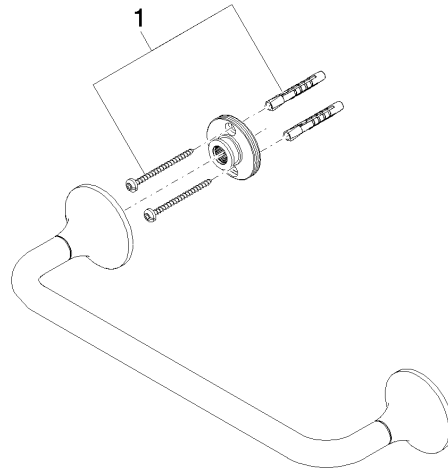

83 030 809

- gauge 300 mm
- width 360mm
- height 60 mm
- rosette Ø 60 mm
- 98mm projection

	Brushed Dark Platinum	83 030 809-99
	Chrome	83 030 809-00
	Brushed Platinum	83 030 809-06
	Platinum	83 030 809-08
	Dark Chrome	83 030 809-19
	Brushed Durabronze (23kt Gold)	83 030 809-28
	Brushed Bronze	83 030 809-42
	Brushed Champagne (22kt Gold)	83 030 809-46
	Champagne (22kt Gold)	83 030 809-47

83 030 809

mm [inches]

83 030 809

Parts for other
finishes can be found
here: [Chrome](#)

Spare parts list

No.	Item Number	Name	Quantity used	Delivery time
1	05 30 31 025 00 90	fixing set	1	2