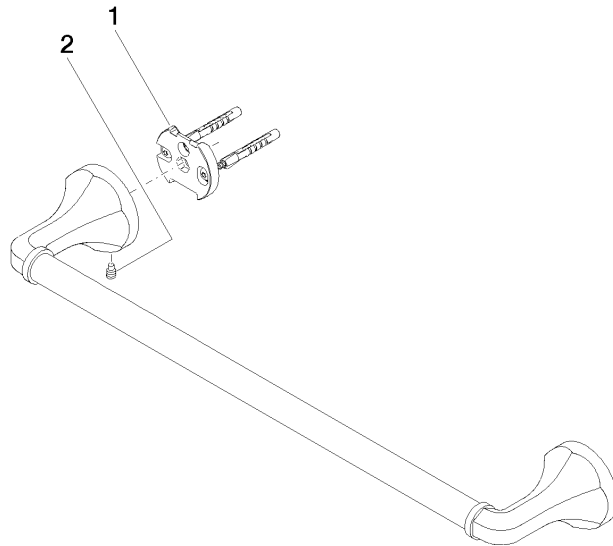

83 045 361

- gauge 450 mm
- width 510mm
- height 60 mm
- rosette Ø 60 mm
- 90mm projection

	Brushed Platinum	83 045 361-06
	Chrome	83 045 361-00
	Platinum	83 045 361-08
	Durabronze (23kt Gold)	83 045 361-09
	Brushed Durabronze (23kt Gold)	83 045 361-28
	Brushed Dark Platinum	83 045 361-99

Recommended miscellaneous

MADISON Mounting for towel bar/tumbler mounting on two sides - 12 358 970 90
 •for towel bar mounting plus towel bar mounting on back.

83 045 361

mm [inches]

83 045 361

Spare parts list

No.	Item Number	Name	Quantity used	Delivery time
1	05 17 97 507 00 90	fixing set	2	2
2	04 31 11 140 00 90	pin	2	2