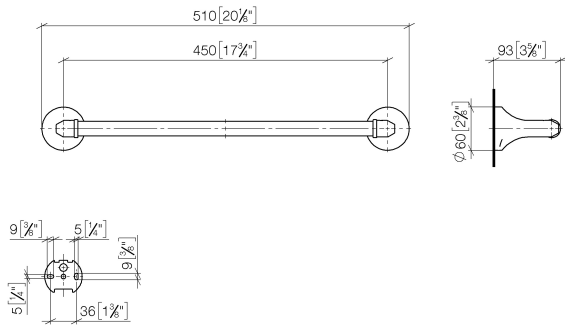

83 045 361

- gauge 450 mm
- width 510mm
- height 60 mm
- rosette Ø 60 mm
- 90mm projection

	Brushed Platinum	83 045 361-06
	Chrome	83 045 361-00
	Platinum	83 045 361-08
	Durabronze (23kt Gold)	83 045 361-09
	Brushed Durabronze (23kt Gold)	83 045 361-28
	Brushed Dark Platinum	83 045 361-99

Recommended miscellaneous

MADISON Mounting for towel bar/tumbler mounting on two sides - 12 358 970 90
 •for towel bar mounting plus towel bar mounting on back.

83 045 361

mm [inches]

83 045 361

Spare parts list

No.	Item Number	Name	Quantity used	Delivery time
1	05 17 97 507 00 90	fixing set	2	2
2	04 31 11 140 00 90	pin	2	2