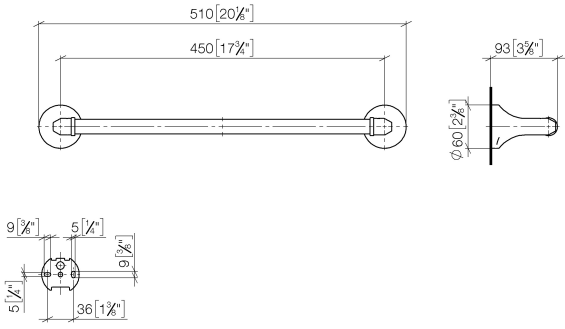

MADISON Towel bar - Durabronz (23kt Gold)

MADISON

83 045 361

- gauge 450 mm
- width 510mm
- height 60 mm
- rosette Ø 60 mm
- 90mm projection

	Durabronz (23kt Gold)	83 045 361-09
	Chrome	83 045 361-00
	Brushed Platinum	83 045 361-06
	Platinum	83 045 361-08
	Brushed Durabronz (23kt Gold)	83 045 361-28
	Brushed Dark Platinum	83 045 361-99

Recommended miscellaneous

MADISON Mounting for towel bar/tumbler mounting on two sides - 12 358 970 90
 ●for towel bar mounting plus towel bar mounting on back.

83 045 361

mm [inches]

83 045 361

Product version from 7/3/2016

MADISON Towel bar - Durabronss (23kt Gold)

MADISON

83 045 361

Spare parts list

Product version from 7/3/2016

No.	Item Number	Name	Quantity used	Delivery time
	05 17 97 507 00 90	fixing set	4	2