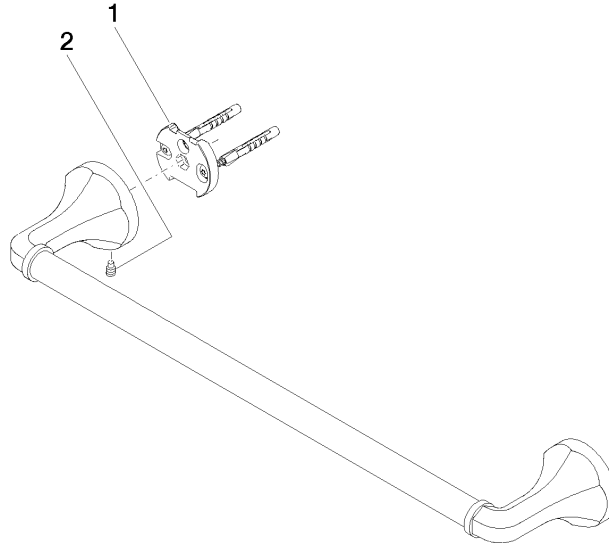

MADISON Towel bar - Durabronz (23kt Gold)

MADISON

83 045 361

- gauge 450 mm
- width 510mm
- height 60 mm
- rosette Ø 60 mm
- 90mm projection

	Durabronz (23kt Gold)	83 045 361-09
	Chrome	83 045 361-00
	Brushed Platinum	83 045 361-06
	Platinum	83 045 361-08
	Brushed Durabronz (23kt Gold)	83 045 361-28
	Brushed Dark Platinum	83 045 361-99

Recommended miscellaneous

MADISON Mounting for towel bar/tumbler mounting on two sides - 12 358 970 90
 ●for towel bar mounting plus towel bar mounting on back.

83 045 361

mm [inches]

83 045 361

Product version from 7/3/2016

MADISON Towel bar - Durabronss (23kt Gold)

MADISON

83 045 361

Spare parts list

Product version from 7/3/2016

No.	Item Number	Name	Quantity used	Delivery time
	05 17 97 507 00 90	fixing set	4	2