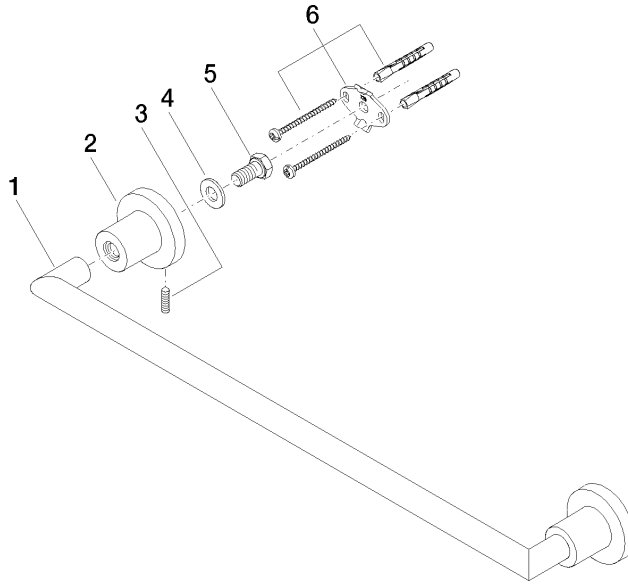

83 045 892

- gauge 450 mm
- width 505mm
- height 55 mm
- rosette Ø 55 mm
- 81mm projection

Fits TARA

| | | |
|---|-------------------------------------|---------------|
|  | Platinum | 83 045 892-08 |
|  | Chrome | 83 045 892-00 |
|  | Brushed Platinum | 83 045 892-06 |
|  | Dark Chrome | 83 045 892-19 |
|  | Brushed Durabronze (23kt Gold) | 83 045 892-28 |
|  | Matte Black | 83 045 892-33 |
|  | Brushed Bronze | 83 045 892-42 |
|  | Brushed Champagne (22kt Gold) | 83 045 892-46 |
|  | Champagne (22kt Gold) | 83 045 892-47 |
|  | Brushed Chrome | 83 045 892-93 |
|  | Brushed Dark Platinum | 83 045 892-99 |

83 045 892

mm [inches]

83 045 892

Product version from 4/1/2024

Parts for other finishes can be found here: [Chrome](#)

TARA Towel bar - Platinum

TARA

83 045 892

Spare parts list

Product version from 4/1/2024

| No. | Item Number | Name | Quantity used | Delivery time |
|-----|--------------------|--------|---------------|---------------|
| | 05 28 22 588 00-08 | holder | 11 | 40 |