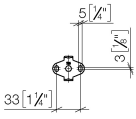

TARA Towel bar - Brushed Durabronze (23kt Gold)

TARA

83 045 892

- gauge 450 mm
- width 505mm
- height 55 mm
- rosette Ø 55 mm
- 81mm projection

Fits TARA

	Brushed Durabronze (23kt Gold)	83 045 892-28
	Chrome	83 045 892-00
	Brushed Platinum	83 045 892-06
	Platinum	83 045 892-08
	Dark Chrome	83 045 892-19
	Matte Black	83 045 892-33
	Brushed Bronze	83 045 892-42
	Brushed Champagne (22kt Gold)	83 045 892-46
	Champagne (22kt Gold)	83 045 892-47
	Brushed Chrome	83 045 892-93
	Brushed Dark Platinum	83 045 892-99

TARA Towel bar - Brushed Durabronz (23kt Gold)

TARA

83 045 892

mm [inches]

83 045 892

Product version from 4/1/2024

Parts for other finishes can be found here: [Chrome](#)

TARA Towel bar - Brushed Durabronz (23kt Gold)