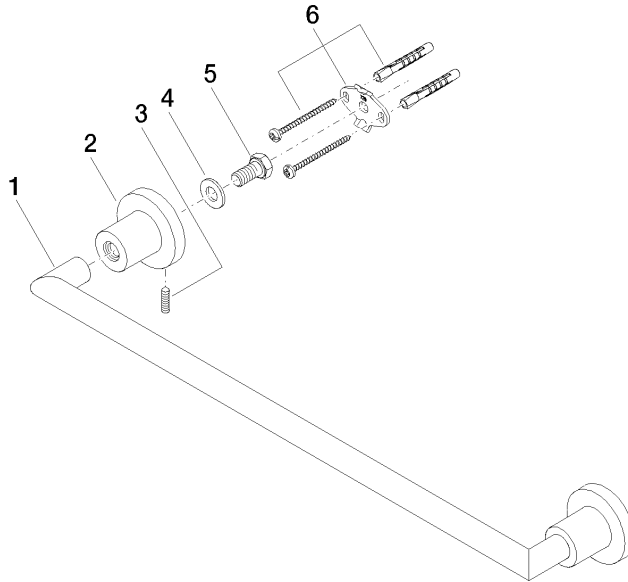

TARA Towel bar - Brushed Durabronze (23kt Gold)

TARA

83 045 892

- gauge 450 mm
- width 505mm
- height 55 mm
- rosette Ø 55 mm
- 81mm projection

Fits TARA

	Brushed Durabronze (23kt Gold)	83 045 892-28
	Chrome	83 045 892-00
	Brushed Platinum	83 045 892-06
	Platinum	83 045 892-08
	Dark Chrome	83 045 892-19
	Matte Black	83 045 892-33
	Brushed Bronze	83 045 892-42
	Brushed Champagne (22kt Gold)	83 045 892-46
	Champagne (22kt Gold)	83 045 892-47
	Brushed Chrome	83 045 892-93
	Brushed Dark Platinum	83 045 892-99

TARA Towel bar - Brushed Durabronz (23kt Gold)

TARA

83 045 892

mm [inches]

83 045 892

Product version from 4/1/2024

Parts for other finishes can be found here: [Chrome](#)

TARA Towel bar - Brushed Durabronz (23kt Gold)

TARA

83 045 892

Spare parts list

Product version from 4/1/2024

No.	Item Number	Name	Quantity used	Delivery time
	05 28 22 588 00-28	holder	11	20