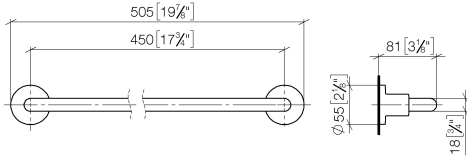

TARA Towel bar - Brushed Durabronze (23kt Gold)

TARA

83 045 892

- gauge 450 mm
- width 505mm
- height 55 mm
- rosette Ø 55 mm
- 81mm projection

Fits TARA

	Brushed Durabronze (23kt Gold)	83 045 892-28
	Chrome	83 045 892-00
	Brushed Platinum	83 045 892-06
	Platinum	83 045 892-08
	Dark Chrome	83 045 892-19
	Matte Black	83 045 892-33
	Brushed Bronze	83 045 892-42
	Brushed Champagne (22kt Gold)	83 045 892-46
	Champagne (22kt Gold)	83 045 892-47
	Brushed Chrome	83 045 892-93
	Brushed Dark Platinum	83 045 892-99

TARA Towel bar - Brushed Durabronz (23kt Gold)

TARA

83 045 892

mm [inches]

83 045 892

Product version from 4/1/2024

Parts for other finishes can be found here: [Chrome](#)

TARA Towel bar - Brushed Durabronz (23kt Gold)