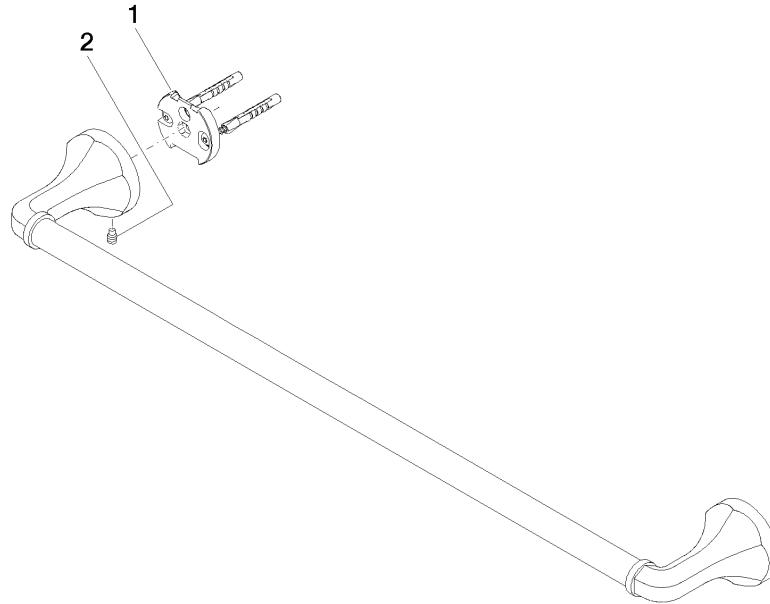

83 060 361

- gauge 600 mm
- width 660mm
- height 60 mm
- rosette Ø 60 mm
- 90mm projection

	Platinum	83 060 361-08
	Chrome	83 060 361-00
	Brushed Platinum	83 060 361-06
	Durabronze (23kt Gold)	83 060 361-09
	Brushed Durabronze (23kt Gold)	83 060 361-28
	Brushed Dark Platinum	83 060 361-99

Recommended miscellaneous

MADISON Mounting for towel bar/tumbler mounting on two sides - 12 358 970 90
 •for towel bar mounting plus towel bar mounting on back.

83 060 361

mm [inches]

83 060 361

Spare parts list

No.	Item Number	Name	Quantity used	Delivery time
1	05 17 97 507 00 90	fixing set	2	2
2	04 31 11 140 00 90	pin	2	2