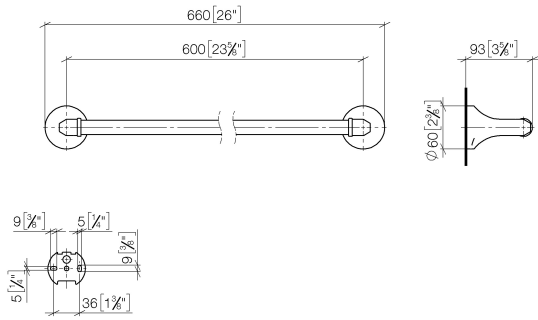

83 060 361

- gauge 600 mm
- width 660mm
- height 60 mm
- rosette Ø 60 mm
- 90mm projection

	Platinum	83 060 361-08
	Chrome	83 060 361-00
	Brushed Platinum	83 060 361-06
	Durabronze (23kt Gold)	83 060 361-09
	Brushed Durabronze (23kt Gold)	83 060 361-28
	Brushed Dark Platinum	83 060 361-99

Recommended miscellaneous

MADISON Mounting for towel bar/tumbler mounting on two sides - 12 358 970 90
 •for towel bar mounting plus towel bar mounting on back.

83 060 361

mm [inches]

83 060 361

Spare parts list

No.	Item Number	Name	Quantity used	Delivery time
1	05 17 97 507 00 90	fixing set	2	2
2	04 31 11 140 00 90	pin	2	2