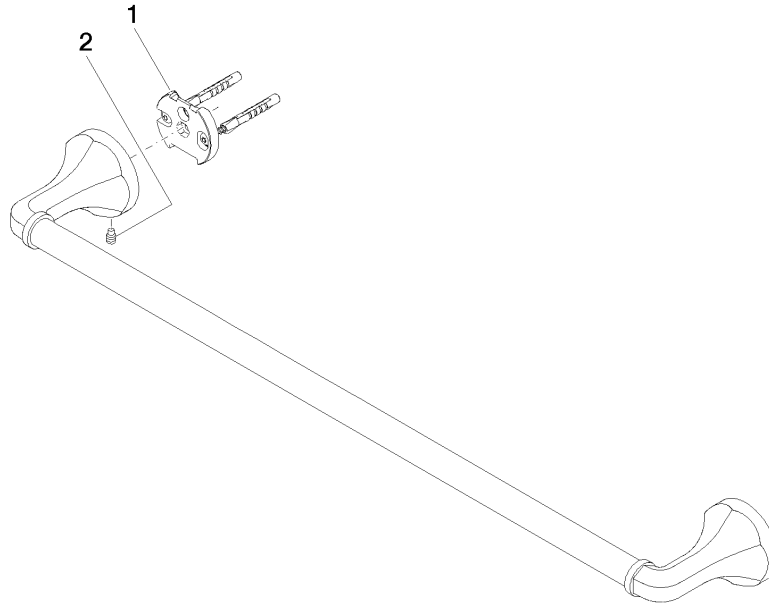

83 060 361

- gauge 600 mm
- width 660mm
- height 60 mm
- rosette Ø 60 mm
- 90mm projection

	Durabronz (23kt Gold)	83 060 361-09
	Chrome	83 060 361-00
	Brushed Platinum	83 060 361-06
	Platinum	83 060 361-08
	Brushed Durabronz (23kt Gold)	83 060 361-28
	Brushed Dark Platinum	83 060 361-99

Recommended miscellaneous

MADISON Mounting for towel bar/tumbler mounting on two sides - 12 358 970 90
 •for towel bar mounting plus towel bar mounting on back.

83 060 361

mm [inches]

83 060 361

Spare parts list

No.	Item Number	Name	Quantity used	Delivery time
1	05 17 97 507 00 90	fixing set	2	2
2	04 31 11 140 00 90	pin	2	2