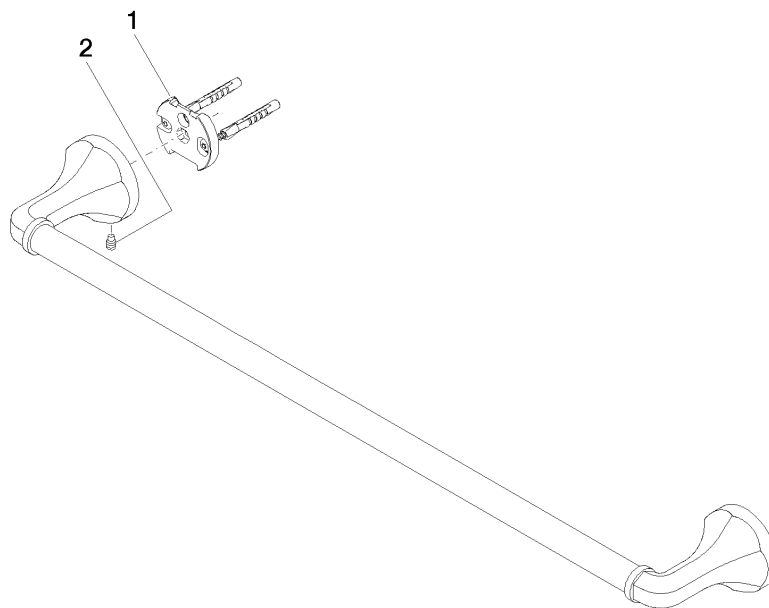

83 060 361

- gauge 600 mm
- width 660mm
- height 60 mm
- rosette Ø 60 mm
- 90mm projection

	Brushed Dark Platinum	83 060 361-99
	Chrome	83 060 361-00
	Brushed Platinum	83 060 361-06
	Platinum	83 060 361-08
	Durabrand (23kt Gold)	83 060 361-09
	Brushed Durabrand (23kt Gold)	83 060 361-28

**Recommended miscellaneous**

- MADISON Mounting for towel bar/tumbler mounting on two sides -** 12 358 970 90
- for towel bar mounting plus towel bar mounting on back.

83 060 361

mm [inches]

83 060 361

### Spare parts list

No.	Item Number	Name	Quantity used	Delivery time
1	05 17 97 507 00 90	fixing set	2	2
2	04 31 11 140 00 90	pin	2	2