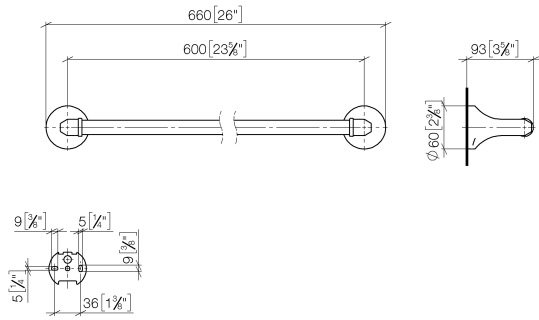

83 060 361

- gauge 600 mm
- width 660mm
- height 60 mm
- rosette Ø 60 mm
- 90mm projection

	Brushed Dark Platinum	83 060 361-99
	Chrome	83 060 361-00
	Brushed Platinum	83 060 361-06
	Platinum	83 060 361-08
	Durabrand (23kt Gold)	83 060 361-09
	Brushed Durabrand (23kt Gold)	83 060 361-28

**Recommended miscellaneous**

- MADISON Mounting for towel bar/tumbler mounting on two sides -** 12 358 970 90
- for towel bar mounting plus towel bar mounting on back.

83 060 361

mm [inches]

83 060 361

### Spare parts list

No.	Item Number	Name	Quantity used	Delivery time
1	05 17 97 507 00 90	fixing set	2	2
2	04 31 11 140 00 90	pin	2	2