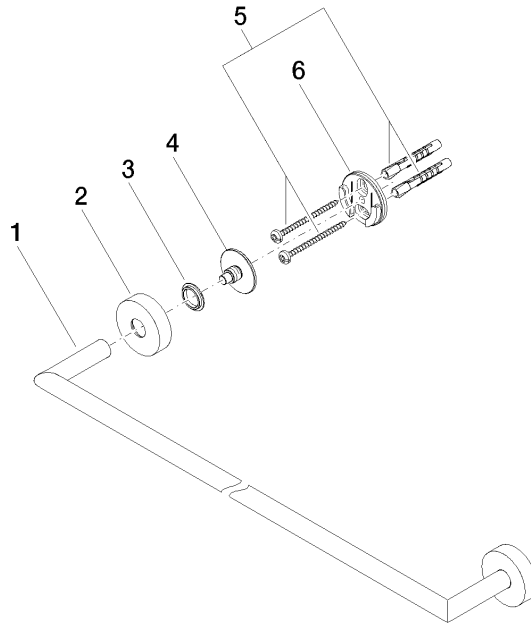

**Towel bar - Brushed Platinum**

ENO

83 060 979

- gauge 600 mm
- width 640mm
- height 40 mm
- rosette Ø 40 mm
- 65mm projection

Fits ELIO, ENO, MEM, META SQUARE, SYNC and TARA ULTRA

Fits: ENO, SYNC, TARA ULTRA, META SQUARE

83 060 979

mm [inches]

83 060 979

Parts for other finishes can be found here: [Chrome](#)

### Spare parts list

No.	Item Number	Name	Quantity used	Delivery time
1	05 28 22 622 00-06	holder	1	10
2	08 27 97 500-06	rosette	2	10
3	08 30 11 516 90	ring	2	2
4	08 17 97 560 90	holder	2	2
5	05 30 31 025 00 90	fixing set	2	2
6	08 17 97 501 07	holder	2	2