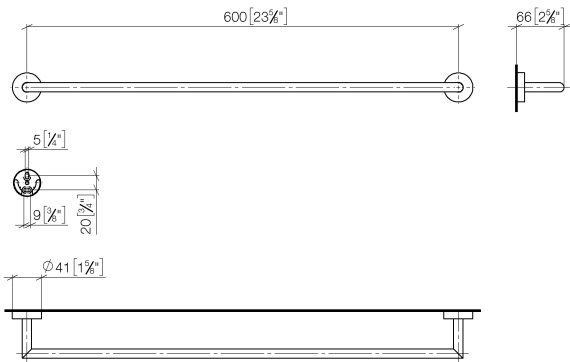

Towel bar - Dark Chrome

ENO

83 060 979

- gauge 600 mm
- width 640mm
- height 40 mm
- rosette Ø 40 mm
- 65mm projection

Fits ELIO, ENO, MEM, META SQUARE, SYNC and TARA ULTRA

Fits: ENO, SYNC, TARA ULTRA, META SQUARE

83 060 979

mm [inches]

83 060 979

Parts for other
finishes can be found
here: [Chrome](#)