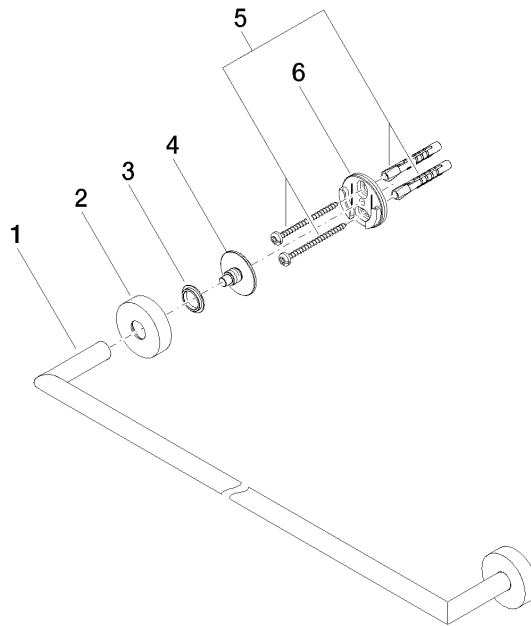

Towel bar - Matte Black

ENO

83 060 979

- gauge 600 mm
- width 640mm
- height 40 mm
- rosette Ø 40 mm
- 65mm projection

Fits ELIO, ENO, MEM, META SQUARE, SYNC and TARA ULTRA

Fits: ENO, SYNC, TARA ULTRA, META SQUARE

83 060 979

mm [inches]

83 060 979

Parts for other finishes can be found here: [Chrome](#)

Spare parts list

No.	Item Number	Name	Quantity used	Delivery time
1	05 28 22 622 00-33	holder	1	30
2	08 27 97 500-33	rosette	2	30
3	08 30 11 516 90	ring	2	2
4	08 17 97 560 90	holder	2	2
5	05 30 31 025 00 90	fixing set	2	2
6	08 17 97 501 07	holder	2	2