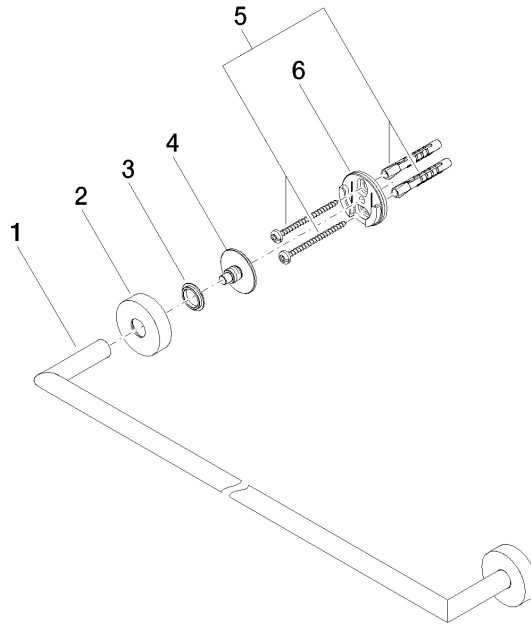

Towel bar - Brushed Champagne (22kt Gold)

ENO

83 060 979

- gauge 600 mm
- width 640mm
- height 40 mm
- rosette Ø 40 mm
- 65mm projection

Fits ELIO, ENO, MEM, META SQUARE, SYNC and TARA ULTRA

Fits: ENO, SYNC, TARA ULTRA, META SQUARE

Towel bar - Brushed Champagne (22kt Gold)

ENO

83 060 979

mm [inches]

83 060 979

Parts for other finishes can be found here: [Chrome](#)

Spare parts list

No.	Item Number	Name	Quantity used	Delivery time
1	05 28 22 622 00-46	holder	1	60
2	08 27 97 500-46	rosette	2	30
3	08 30 11 516 90	ring	2	2
4	08 17 97 560 90	holder	2	2
5	05 30 31 025 00 90	fixing set	2	2
6	08 17 97 501 07	holder	2	2