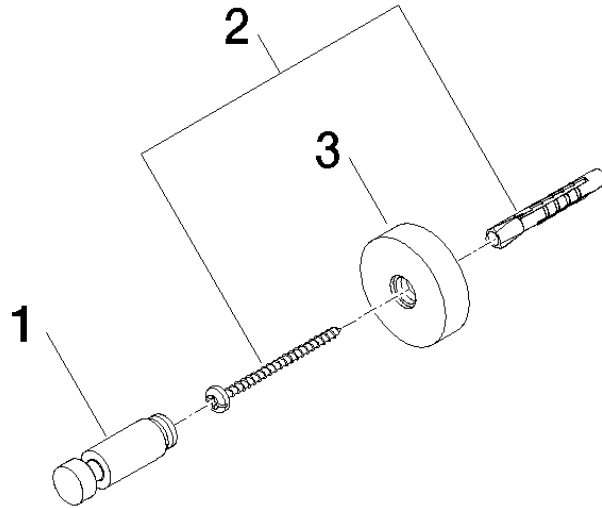

## Hooks - Brushed Platinum

ELIO

83 251 979

- rosette Ø 40 mm
- 50mm projection

Fits ELIO, ENO, MEM, META SQUARE, SYNC, TARA and TARA ULTRA

Fits: ELIO, MEM, TARA, ENO, SYNC, TARA ULTRA, META SQUARE

	Brushed Platinum	83 251 979-06
	Chrome	83 251 979-00
	Dark Chrome	83 251 979-19
	Brushed Durabronze (23kt Gold)	83 251 979-28
	Matte Black	83 251 979-33
	Brushed Champagne (22kt Gold)	83 251 979-46
	Champagne (22kt Gold)	83 251 979-47
	Brushed Chrome	83 251 979-93
	Brushed Dark Platinum	83 251 979-99

83 251 979

mm [inches]

83 251 979

**Product version from 7/1/2023**

Parts for other finishes can be found here: [Chrome](#)