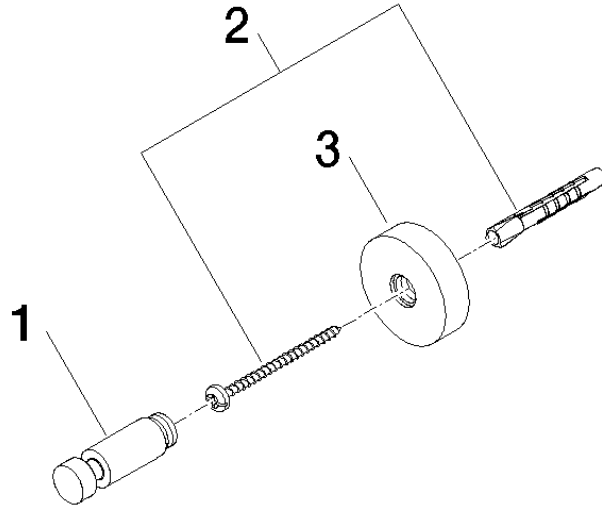

Hooks - Dark Chrome

ELIO

83 251 979

- rosette Ø 40 mm
- 50mm projection

Fits ELIO, ENO, MEM, META SQUARE, SYNC, TARA and TARA ULTRA

Fits: ELIO, MEM, TARA, ENO, SYNC, TARA ULTRA, META SQUARE

	Dark Chrome	83 251 979-19
	Chrome	83 251 979-00
	Brushed Platinum	83 251 979-06
	Brushed Durabronze (23kt Gold)	83 251 979-28
	Matte Black	83 251 979-33
	Brushed Champagne (22kt Gold)	83 251 979-46
	Champagne (22kt Gold)	83 251 979-47
	Brushed Chrome	83 251 979-93
	Brushed Dark Platinum	83 251 979-99

83 251 979

mm [inches]

83 251 979

Parts for other
finishes can be found
here: [Chrome](#)

Spare parts list