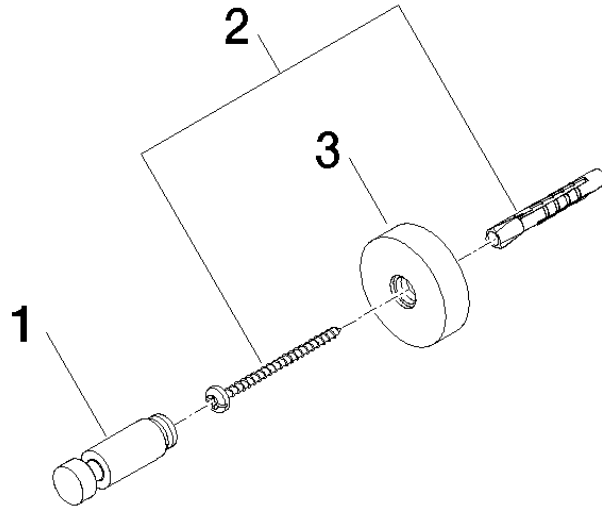

83 251 979

mm [inches]

83 251 979

Product version from 7/1/2023

Parts for other finishes can be found here: [Chrome](#)

Hooks - Brushed Champagne (22kt Gold)

ELIO

83 251 979