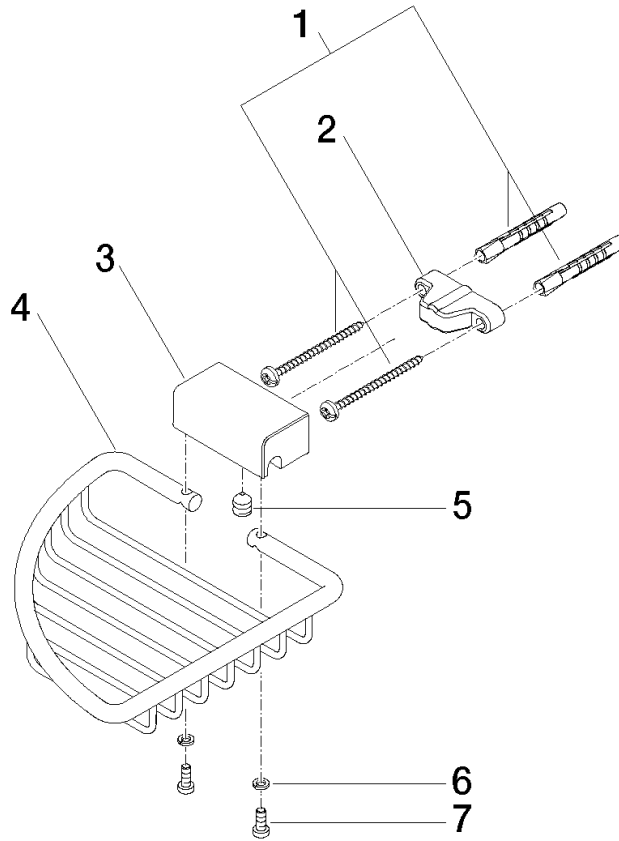

**Corner soap basket - Chrome**

IMO

83 281 530

- width 150mm
- height 40 mm
- 165mm projection

Fits: IMO, LULU, MADISON, MEM, TARA,  
CL.1, LISSÉ, VAIA, META, CYO

	Chrome	83 281 530-00
	Brushed Platinum	83 281 530-06
	Platinum	83 281 530-08
	Durabress (23kt Gold)	83 281 530-09
	Dark Chrome	83 281 530-19
	Light Gold	83 281 530-26
	Brushed Light Gold	83 281 530-27
	Brushed Durabress (23kt Gold)	83 281 530-28
	Matte Black	83 281 530-33
	Brushed Bronze	83 281 530-42
	Brushed Champagne (22kt Gold)	83 281 530-46
	Champagne (22kt Gold)	83 281 530-47
	Brushed Chrome	83 281 530-93
	Brushed Dark Platinum	83 281 530-99

83 281 530

mm [inches]

83 281 530

**Product version from 10/1/2023**

Parts for other finishes can be found here: Brushed Platinum

## Corner soap basket - Chrome

IMO

83 281 530

#### Product version from 10/1/2023

No.	Item Number	Name	Quantity used	Delivery time
	05 30 31 025 00 90	fixing set	9	2