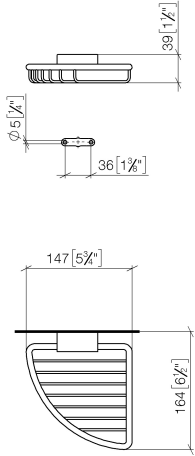

**Corner soap basket - Chrome**

IMO

83 281 530

- width 150mm
- height 40 mm
- 165mm projection

Fits: IMO, LULU, MADISON, MEM, TARA,  
CL.1, LISSÉ, VAIA, META, CYO

	Chrome	83 281 530-00
	Brushed Platinum	83 281 530-06
	Platinum	83 281 530-08
	Durabress (23kt Gold)	83 281 530-09
	Dark Chrome	83 281 530-19
	Light Gold	83 281 530-26
	Brushed Light Gold	83 281 530-27
	Brushed Durabress (23kt Gold)	83 281 530-28
	Matte Black	83 281 530-33
	Brushed Bronze	83 281 530-42
	Brushed Champagne (22kt Gold)	83 281 530-46
	Champagne (22kt Gold)	83 281 530-47
	Brushed Chrome	83 281 530-93
	Brushed Dark Platinum	83 281 530-99

83 281 530

mm [inches]

83 281 530

**Product version from 10/1/2023**

Parts for other finishes can be found here: Brushed Platinum

## Corner soap basket - Chrome

IMO

83 281 530

#### Product version from 10/1/2023

No.	Item Number	Name	Quantity used	Delivery time
	05 30 31 025 00 90	fixing set	9	2