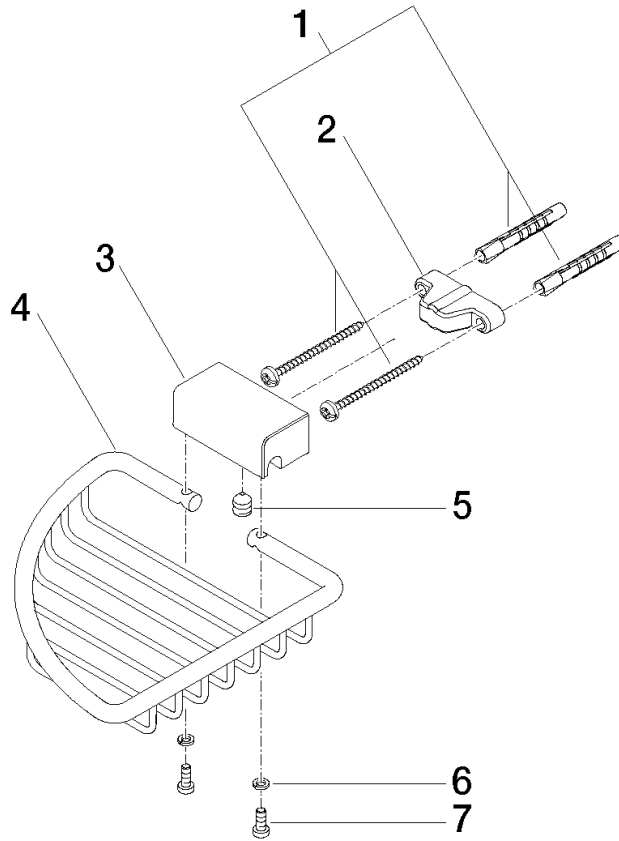

Corner soap basket - Brushed Platinum

IMO

83 281 530

- width 150mm
- height 40 mm
- 165mm projection

Fits: IMO, LULU, MADISON, MEM, TARA,
CL.1, LISSÉ, VAIA, META, CYO

	Brushed Platinum	83 281 530-06
	Chrome	83 281 530-00
	Platinum	83 281 530-08
	Durabress (23kt Gold)	83 281 530-09
	Dark Chrome	83 281 530-19
	Light Gold	83 281 530-26
	Brushed Light Gold	83 281 530-27
	Brushed Durabress (23kt Gold)	83 281 530-28
	Matte Black	83 281 530-33
	Brushed Bronze	83 281 530-42
	Brushed Champagne (22kt Gold)	83 281 530-46
	Champagne (22kt Gold)	83 281 530-47
	Brushed Chrome	83 281 530-93
	Brushed Dark Platinum	83 281 530-99

83 281 530

mm [inches]

83 281 530

Product version from 10/1/2023

Parts for other finishes can be found here: [Chrome](#)

Corner soap basket - Brushed Platinum

IMO

83 281 530

Spare parts list

Product version from 10/1/2023

No.	Item Number	Name	Quantity used	Delivery time
	05 30 31 025 00 90	fixing set	9	2