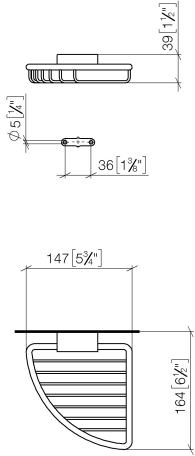

Corner soap basket - Brushed Platinum

IMO

83 281 530

- width 150mm
- height 40 mm
- 165mm projection

Fits: IMO, LULU, MADISON, MEM, TARA,
CL.1, LISSÉ, VAIA, META, CYO

	Brushed Platinum	83 281 530-06
	Chrome	83 281 530-00
	Platinum	83 281 530-08
	Durabress (23kt Gold)	83 281 530-09
	Dark Chrome	83 281 530-19
	Light Gold	83 281 530-26
	Brushed Light Gold	83 281 530-27
	Brushed Durabress (23kt Gold)	83 281 530-28
	Matte Black	83 281 530-33
	Brushed Bronze	83 281 530-42
	Brushed Champagne (22kt Gold)	83 281 530-46
	Champagne (22kt Gold)	83 281 530-47
	Brushed Chrome	83 281 530-93
	Brushed Dark Platinum	83 281 530-99

83 281 530

mm [inches]

83 281 530

Product version from 10/1/2023

Parts for other finishes can be found here: [Chrome](#)

Corner soap basket - Brushed Platinum

IMO

83 281 530

Spare parts list

Product version from 10/1/2023

No.	Item Number	Name	Quantity used	Delivery time
	05 30 31 025 00 90	fixing set	9	2