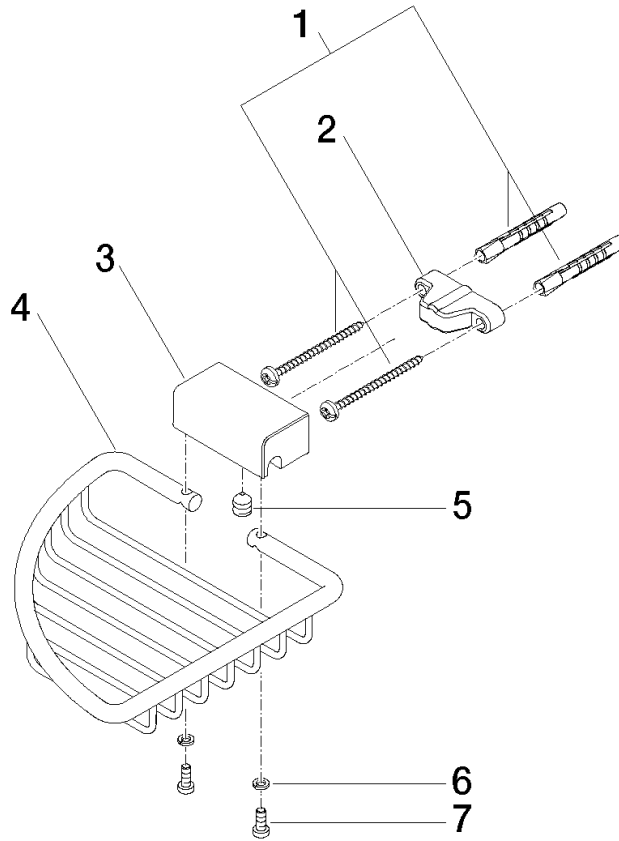

Corner soap basket - Platinum

IMO

83 281 530

- width 150mm
- height 40 mm
- 165mm projection

Fits: IMO, LULU, MADISON, MEM, TARA,
CL.1, LISSÉ, VAIA, META, CYO

	Platinum	83 281 530-08
	Chrome	83 281 530-00
	Brushed Platinum	83 281 530-06
	Durabass (23kt Gold)	83 281 530-09
	Dark Chrome	83 281 530-19
	Light Gold	83 281 530-26
	Brushed Light Gold	83 281 530-27
	Brushed Durabass (23kt Gold)	83 281 530-28
	Matte Black	83 281 530-33
	Brushed Bronze	83 281 530-42
	Brushed Champagne (22kt Gold)	83 281 530-46
	Champagne (22kt Gold)	83 281 530-47
	Brushed Chrome	83 281 530-93
	Brushed Dark Platinum	83 281 530-99

83 281 530

mm [inches]

83 281 530

Product version from 10/1/2023

Parts for other
finishes can be found
here: [Chrome](#)

Corner soap basket - Platinum

IMO

83 281 530

Spare parts list

Product version from 10/1/2023

No.	Item Number	Name	Quantity used	Delivery time
	05 30 31 025 00 90	fixing set	9	2