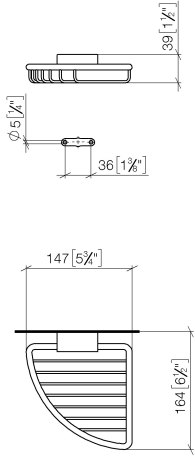

Corner soap basket - Platinum

IMO

83 281 530

- width 150mm
- height 40 mm
- 165mm projection

Fits: IMO, LULU, MADISON, MEM, TARA,
CL.1, LISSÉ, VAIA, META, CYO

	Platinum	83 281 530-08
	Chrome	83 281 530-00
	Brushed Platinum	83 281 530-06
	Durabass (23kt Gold)	83 281 530-09
	Dark Chrome	83 281 530-19
	Light Gold	83 281 530-26
	Brushed Light Gold	83 281 530-27
	Brushed Durabass (23kt Gold)	83 281 530-28
	Matte Black	83 281 530-33
	Brushed Bronze	83 281 530-42
	Brushed Champagne (22kt Gold)	83 281 530-46
	Champagne (22kt Gold)	83 281 530-47
	Brushed Chrome	83 281 530-93
	Brushed Dark Platinum	83 281 530-99

83 281 530

mm [inches]

83 281 530

Product version from 10/1/2023

Parts for other
finishes can be found
here: [Chrome](#)

Corner soap basket - Platinum

IMO

83 281 530

Spare parts list

Product version from 10/1/2023

No.	Item Number	Name	Quantity used	Delivery time
	05 30 31 025 00 90	fixing set	9	2