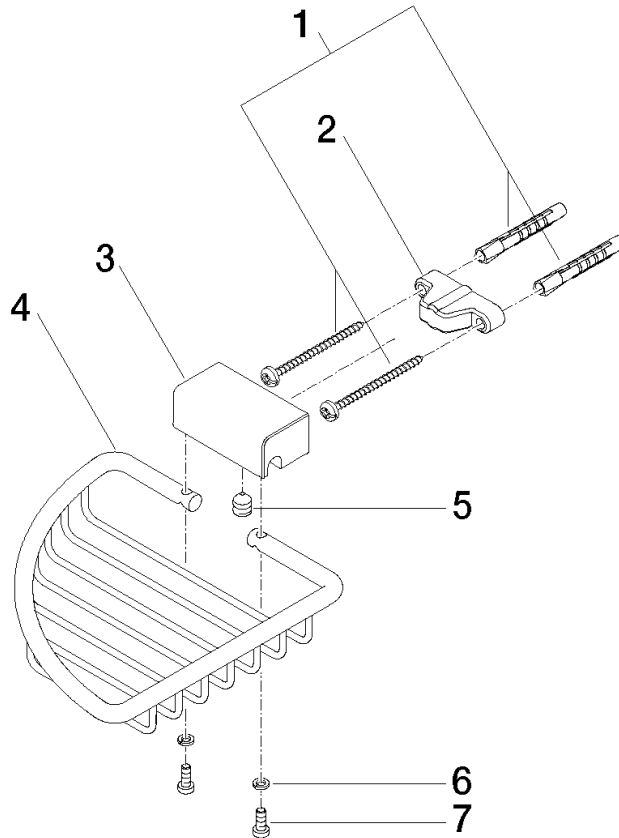

Corner soap basket - Durabronze (23kt Gold)

IMO

83 281 530

- width 150mm
- height 40 mm
- 165mm projection

Fits: IMO, LULU, MADISON, MEM, TARA,  
CL.1, LISSÉ, VAIA, META, CYO

	Durabronze (23kt Gold)	83 281 530-09
	Chrome	83 281 530-00
	Brushed Platinum	83 281 530-06
	Platinum	83 281 530-08
	Dark Chrome	83 281 530-19
	Light Gold	83 281 530-26
	Brushed Light Gold	83 281 530-27
	Brushed Durabronze (23kt Gold)	83 281 530-28
	Matte Black	83 281 530-33
	Brushed Bronze	83 281 530-42
	Brushed Champagne (22kt Gold)	83 281 530-46
	Champagne (22kt Gold)	83 281 530-47
	Brushed Chrome	83 281 530-93
	Brushed Dark Platinum	83 281 530-99

83 281 530

mm [inches]

83 281 530

**Product version from 10/1/2023**

Parts for other  
finishes can be found  
here: Chrome

Corner soap basket - Durabrass (23kt Gold)

IMO

83 281 530

**Spare parts list**

**Product version from 10/1/2023**

No.	Item Number	Name	Quantity used	Delivery time
	05 30 31 025 00 90	fixing set	9	2