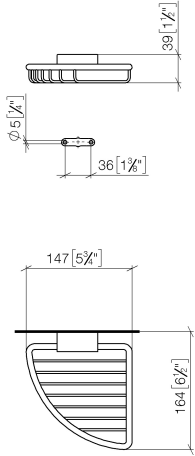

Corner soap basket - Durabronze (23kt Gold)

IMO

83 281 530

- width 150mm
- height 40 mm
- 165mm projection

Fits: IMO, LULU, MADISON, MEM, TARA,  
CL.1, LISSÉ, VAIA, META, CYO

	Durabronze (23kt Gold)	83 281 530-09
	Chrome	83 281 530-00
	Brushed Platinum	83 281 530-06
	Platinum	83 281 530-08
	Dark Chrome	83 281 530-19
	Light Gold	83 281 530-26
	Brushed Light Gold	83 281 530-27
	Brushed Durabronze (23kt Gold)	83 281 530-28
	Matte Black	83 281 530-33
	Brushed Bronze	83 281 530-42
	Brushed Champagne (22kt Gold)	83 281 530-46
	Champagne (22kt Gold)	83 281 530-47
	Brushed Chrome	83 281 530-93
	Brushed Dark Platinum	83 281 530-99

83 281 530

mm [inches]

83 281 530

**Product version from 10/1/2023**

Parts for other  
finishes can be found  
here: Chrome

Corner soap basket - Durabrass (23kt Gold)

IMO

83 281 530

**Spare parts list**

**Product version from 10/1/2023**

No.	Item Number	Name	Quantity used	Delivery time
	05 30 31 025 00 90	fixing set	9	2