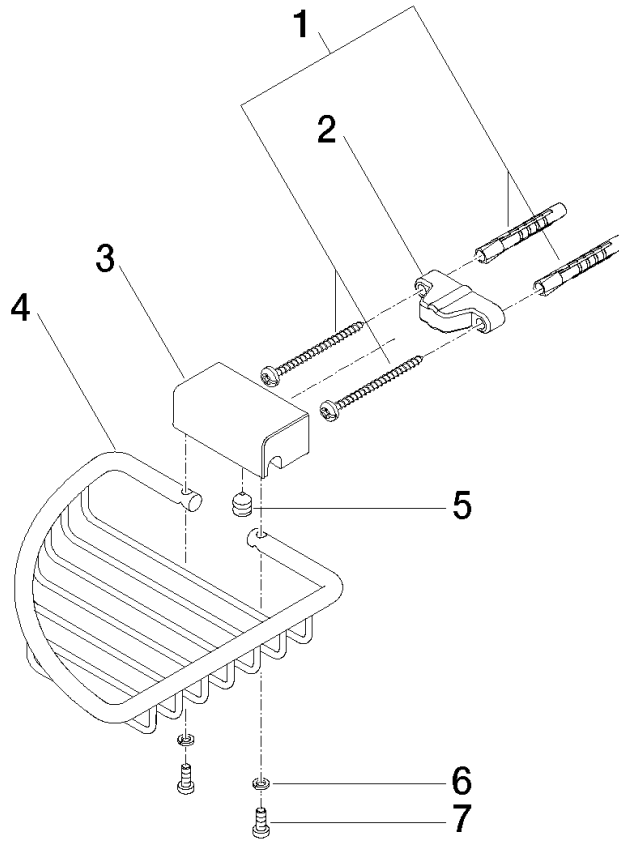

Corner soap basket - Brushed Light Gold

IMO

83 281 530

- width 150mm
- height 40 mm
- 165mm projection

Fits: IMO, LULU, MADISON, MEM, TARA,
CL.1, LISSÉ, VAIA, META, CYO

	Brushed Light Gold	83 281 530-27
	Chrome	83 281 530-00
	Brushed Platinum	83 281 530-06
	Platinum	83 281 530-08
	Durabronze (23kt Gold)	83 281 530-09
	Dark Chrome	83 281 530-19
	Light Gold	83 281 530-26
	Brushed Durabronze (23kt Gold)	83 281 530-28
	Matte Black	83 281 530-33
	Brushed Bronze	83 281 530-42
	Brushed Champagne (22kt Gold)	83 281 530-46
	Champagne (22kt Gold)	83 281 530-47
	Brushed Chrome	83 281 530-93
	Brushed Dark Platinum	83 281 530-99

83 281 530

mm [inches]

83 281 530

Product version from 10/1/2023

Parts for other
finishes can be found
here: [Chrome](#)

Corner soap basket - Brushed Light Gold

IMO

83 281 530

Spare parts list

Product version from 10/1/2023

No.	Item Number	Name	Quantity used	Delivery time
	05 30 31 025 00 90	fixing set	9	2