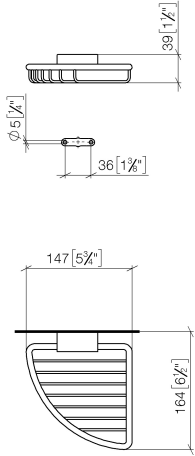

Corner soap basket - Brushed Light Gold

IMO

83 281 530

- width 150mm
- height 40 mm
- 165mm projection

Fits: IMO, LULU, MADISON, MEM, TARA,
CL.1, LISSÉ, VAIA, META, CYO

	Brushed Light Gold	83 281 530-27
	Chrome	83 281 530-00
	Brushed Platinum	83 281 530-06
	Platinum	83 281 530-08
	Durabronze (23kt Gold)	83 281 530-09
	Dark Chrome	83 281 530-19
	Light Gold	83 281 530-26
	Brushed Durabronze (23kt Gold)	83 281 530-28
	Matte Black	83 281 530-33
	Brushed Bronze	83 281 530-42
	Brushed Champagne (22kt Gold)	83 281 530-46
	Champagne (22kt Gold)	83 281 530-47
	Brushed Chrome	83 281 530-93
	Brushed Dark Platinum	83 281 530-99

83 281 530

mm [inches]

83 281 530

Product version from 10/1/2023

Parts for other
finishes can be found
here: [Chrome](#)

Corner soap basket - Brushed Light Gold

IMO

83 281 530

Spare parts list

Product version from 10/1/2023

No.	Item Number	Name	Quantity used	Delivery time
	05 30 31 025 00 90	fixing set	9	2