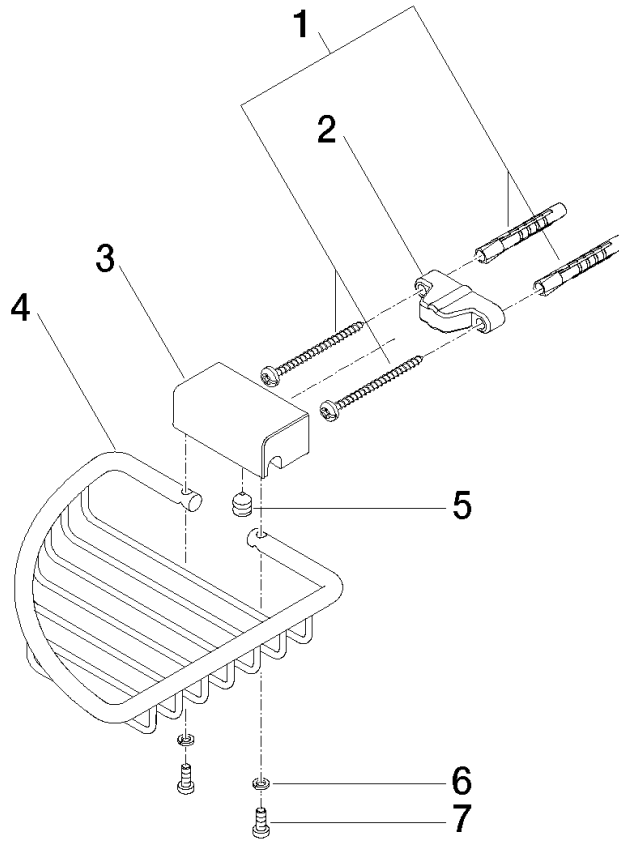

Corner soap basket - Brushed Durabronze (23kt Gold)

IMO

83 281 530

- width 150mm
- height 40 mm
- 165mm projection

Fits: IMO, LULU, MADISON, MEM, TARA,
CL.1, LISSÉ, VAIA, META, CYO

	Brushed Durabronze (23kt Gold)	83 281 530-28
	Chrome	83 281 530-00
	Brushed Platinum	83 281 530-06
	Platinum	83 281 530-08
	Durabronze (23kt Gold)	83 281 530-09
	Dark Chrome	83 281 530-19
	Light Gold	83 281 530-26
	Brushed Light Gold	83 281 530-27
	Matte Black	83 281 530-33
	Brushed Bronze	83 281 530-42
	Brushed Champagne (22kt Gold)	83 281 530-46
	Champagne (22kt Gold)	83 281 530-47
	Brushed Chrome	83 281 530-93
	Brushed Dark Platinum	83 281 530-99

83 281 530

mm [inches]

83 281 530

Product version from 10/1/2023

Parts for other finishes can be found here: [Chrome](#)

Corner soap basket - Brushed Durabrass (23kt Gold)

IMO

83 281 530

Spare parts list

Product version from 10/1/2023

No.	Item Number	Name	Quantity used	Delivery time
	05 30 31 025 00 90	fixing set	9	2