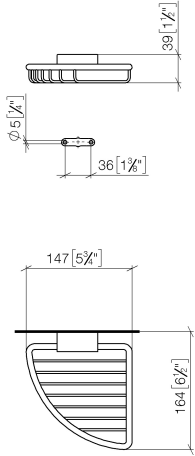

Corner soap basket - Brushed Durabronze (23kt Gold)

IMO

83 281 530

- width 150mm
- height 40 mm
- 165mm projection

Fits: IMO, LULU, MADISON, MEM, TARA,
CL.1, LISSÉ, VAIA, META, CYO

	Brushed Durabronze (23kt Gold)	83 281 530-28
	Chrome	83 281 530-00
	Brushed Platinum	83 281 530-06
	Platinum	83 281 530-08
	Durabronze (23kt Gold)	83 281 530-09
	Dark Chrome	83 281 530-19
	Light Gold	83 281 530-26
	Brushed Light Gold	83 281 530-27
	Matte Black	83 281 530-33
	Brushed Bronze	83 281 530-42
	Brushed Champagne (22kt Gold)	83 281 530-46
	Champagne (22kt Gold)	83 281 530-47
	Brushed Chrome	83 281 530-93
	Brushed Dark Platinum	83 281 530-99

83 281 530

mm [inches]

83 281 530

Product version from 10/1/2023

Parts for other finishes can be found here: [Chrome](#)

Corner soap basket - Brushed Durabrass (23kt Gold)

IMO

83 281 530

Spare parts list

Product version from 10/1/2023

No.	Item Number	Name	Quantity used	Delivery time
	05 30 31 025 00 90	fixing set	9	2