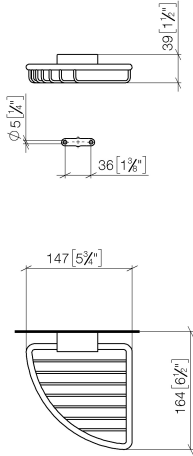

Corner soap basket - Matte Black

IMO

83 281 530

- width 150mm
- height 40 mm
- 165mm projection

Fits: IMO, LULU, MADISON, MEM, TARA,
CL.1, LISSÉ, VAIA, META, CYO

	Matte Black	83 281 530-33
	Chrome	83 281 530-00
	Brushed Platinum	83 281 530-06
	Platinum	83 281 530-08
	Durabress (23kt Gold)	83 281 530-09
	Dark Chrome	83 281 530-19
	Light Gold	83 281 530-26
	Brushed Light Gold	83 281 530-27
	Brushed Durabress (23kt Gold)	83 281 530-28
	Brushed Bronze	83 281 530-42
	Brushed Champagne (22kt Gold)	83 281 530-46
	Champagne (22kt Gold)	83 281 530-47
	Brushed Chrome	83 281 530-93
	Brushed Dark Platinum	83 281 530-99

83 281 530

mm [inches]

83 281 530

Product version from 10/1/2023

Parts for other
finishes can be found
here: [Chrome](#)

Corner soap basket - Matte Black

IMO

83 281 530

Spare parts list

Product version from 10/1/2023

No.	Item Number	Name	Quantity used	Delivery time
	05 30 31 025 00 90	fixing set	9	2