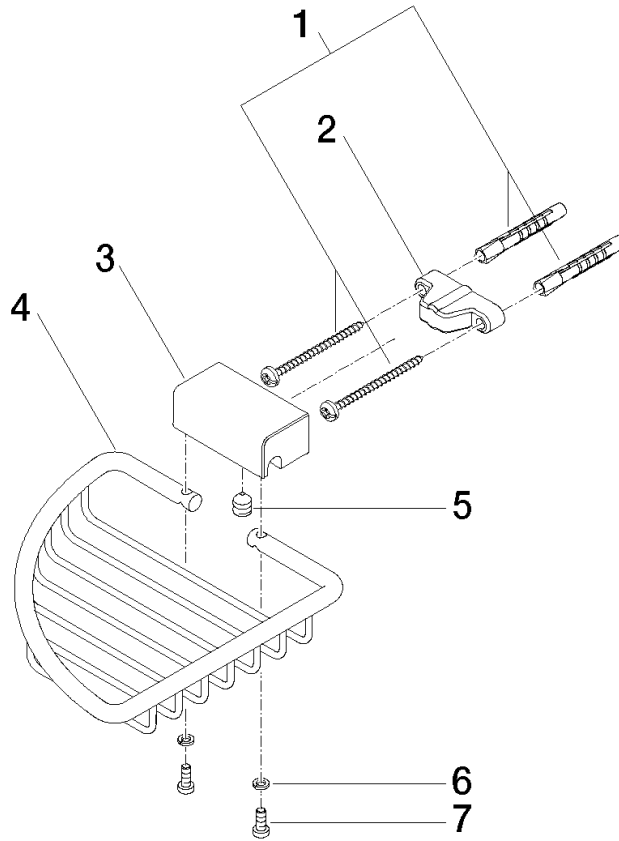

Corner soap basket - Matte Black

IMO

83 281 530

- width 150mm
- height 40 mm
- 165mm projection

Fits: IMO, LULU, MADISON, MEM, TARA,
CL.1, LISSÉ, VAIA, META, CYO

	Matte Black	83 281 530-33
	Chrome	83 281 530-00
	Brushed Platinum	83 281 530-06
	Platinum	83 281 530-08
	Durabress (23kt Gold)	83 281 530-09
	Dark Chrome	83 281 530-19
	Light Gold	83 281 530-26
	Brushed Light Gold	83 281 530-27
	Brushed Durabress (23kt Gold)	83 281 530-28
	Brushed Bronze	83 281 530-42
	Brushed Champagne (22kt Gold)	83 281 530-46
	Champagne (22kt Gold)	83 281 530-47
	Brushed Chrome	83 281 530-93
	Brushed Dark Platinum	83 281 530-99

83 281 530

mm [inches]

83 281 530

Product version from 10/1/2023

Parts for other
finishes can be found
here: [Chrome](#)

Corner soap basket - Matte Black

IMO

83 281 530

Spare parts list

Product version from 10/1/2023

No.	Item Number	Name	Quantity used	Delivery time
	05 30 31 025 00 90	fixing set	9	2