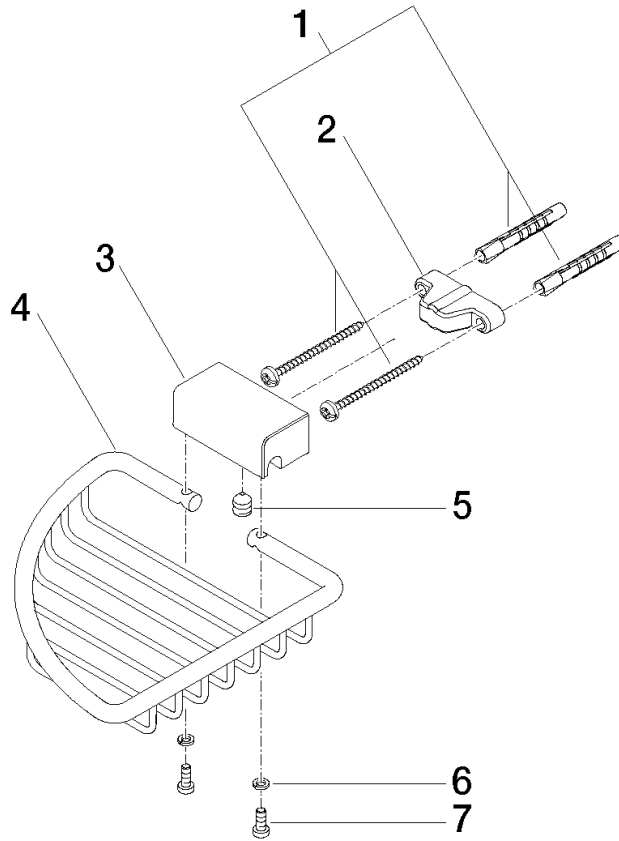

Corner soap basket - Brushed Bronze

IMO

83 281 530

- width 150mm
- height 40 mm
- 165mm projection

Fits: IMO, LULU, MADISON, MEM, TARA,
CL.1, LISSÉ, VAIA, META, CYO

	Brushed Bronze	83 281 530-42
	Chrome	83 281 530-00
	Brushed Platinum	83 281 530-06
	Platinum	83 281 530-08
	Durabronze (23kt Gold)	83 281 530-09
	Dark Chrome	83 281 530-19
	Light Gold	83 281 530-26
	Brushed Light Gold	83 281 530-27
	Brushed Durabronze (23kt Gold)	83 281 530-28
	Matte Black	83 281 530-33
	Brushed Champagne (22kt Gold)	83 281 530-46
	Champagne (22kt Gold)	83 281 530-47
	Brushed Chrome	83 281 530-93
	Brushed Dark Platinum	83 281 530-99

83 281 530

mm [inches]

83 281 530

Product version from 10/1/2023

Parts for other
finishes can be found
here: [Chrome](#)

Corner soap basket - Brushed Bronze

IMO

83 281 530

Spare parts list

Product version from 10/1/2023

No.	Item Number	Name	Quantity used	Delivery time
	05 30 31 025 00 90	fixing set	9	2