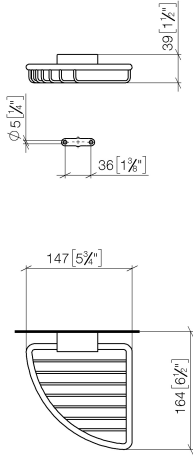

Corner soap basket - Brushed Bronze

IMO

83 281 530

- width 150mm
- height 40 mm
- 165mm projection

Fits: IMO, LULU, MADISON, MEM, TARA,
CL.1, LISSÉ, VAIA, META, CYO

	Brushed Bronze	83 281 530-42
	Chrome	83 281 530-00
	Brushed Platinum	83 281 530-06
	Platinum	83 281 530-08
	Durabronze (23kt Gold)	83 281 530-09
	Dark Chrome	83 281 530-19
	Light Gold	83 281 530-26
	Brushed Light Gold	83 281 530-27
	Brushed Durabronze (23kt Gold)	83 281 530-28
	Matte Black	83 281 530-33
	Brushed Champagne (22kt Gold)	83 281 530-46
	Champagne (22kt Gold)	83 281 530-47
	Brushed Chrome	83 281 530-93
	Brushed Dark Platinum	83 281 530-99

83 281 530

mm [inches]

83 281 530

Product version from 10/1/2023

Parts for other
finishes can be found
here: [Chrome](#)

Corner soap basket - Brushed Bronze

IMO

83 281 530

Spare parts list

Product version from 10/1/2023

No.	Item Number	Name	Quantity used	Delivery time
	05 30 31 025 00 90	fixing set	9	2