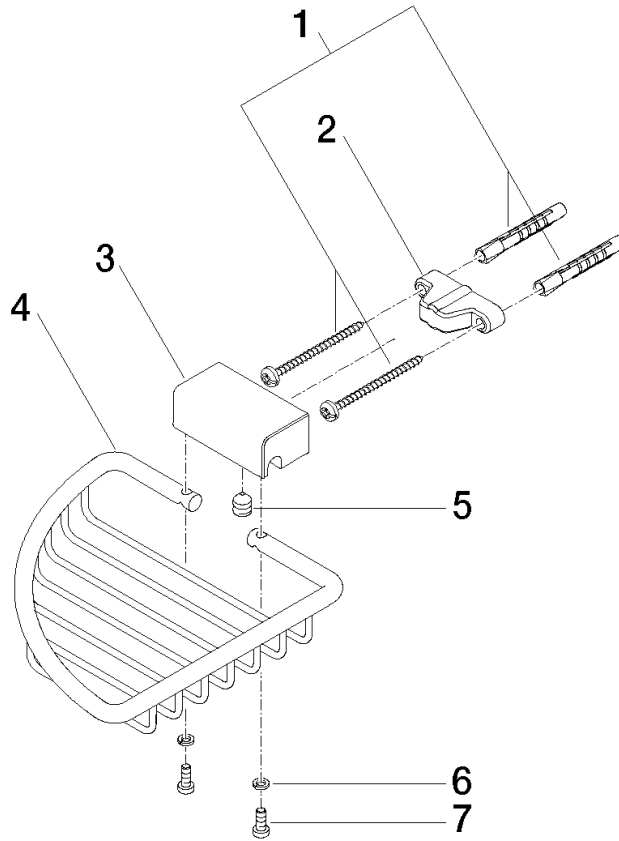

Corner soap basket - Brushed Champagne (22kt Gold)

IMO

83 281 530

- width 150mm
- height 40 mm
- 165mm projection

Fits: IMO, LULU, MADISON, MEM, TARA,
CL.1, LISSÉ, VAIA, META, CYO

| | | |
|--|-------------------------------|---------------|
|  | Brushed Champagne (22kt Gold) | 83 281 530-46 |
|  | Chrome | 83 281 530-00 |
|  | Brushed Platinum | 83 281 530-06 |
|  | Platinum | 83 281 530-08 |
|  | Durabrand (23kt Gold) | 83 281 530-09 |
|  | Dark Chrome | 83 281 530-19 |
|  | Light Gold | 83 281 530-26 |
|  | Brushed Light Gold | 83 281 530-27 |
|  | Brushed Durabrand (23kt Gold) | 83 281 530-28 |
|  | Matte Black | 83 281 530-33 |
|  | Brushed Bronze | 83 281 530-42 |
|  | Champagne (22kt Gold) | 83 281 530-47 |
|  | Brushed Chrome | 83 281 530-93 |
|  | Brushed Dark Platinum | 83 281 530-99 |

83 281 530

mm [inches]

83 281 530

Product version from 10/1/2023

Parts for other
finishes can be found
here: [Chrome](#)

Corner soap basket - Brushed Champagne (22kt Gold)

IMO

83 281 530

Spare parts list

Product version from 10/1/2023

| No. | Item Number | Name | Quantity used | Delivery time |
|-----|--------------------|------------|---------------|---------------|
| | 05 30 31 025 00 90 | fixing set | 9 | 2 |