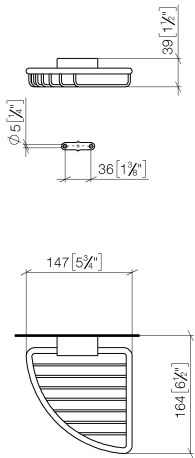

Corner soap basket - Brushed Champagne (22kt Gold)

IMO

83 281 530

- width 150mm
- height 40 mm
- 165mm projection

Fits: IMO, LULU, MADISON, MEM, TARA,
CL.1, LISSÉ, VAIA, META, CYO

| | | |
|--|-------------------------------|---------------|
|  | Brushed Champagne (22kt Gold) | 83 281 530-46 |
|  | Chrome | 83 281 530-00 |
|  | Brushed Platinum | 83 281 530-06 |
|  | Platinum | 83 281 530-08 |
|  | Durabrand (23kt Gold) | 83 281 530-09 |
|  | Dark Chrome | 83 281 530-19 |
|  | Light Gold | 83 281 530-26 |
|  | Brushed Light Gold | 83 281 530-27 |
|  | Brushed Durabrand (23kt Gold) | 83 281 530-28 |
|  | Matte Black | 83 281 530-33 |
|  | Brushed Bronze | 83 281 530-42 |
|  | Champagne (22kt Gold) | 83 281 530-47 |
|  | Brushed Chrome | 83 281 530-93 |
|  | Brushed Dark Platinum | 83 281 530-99 |

83 281 530

mm [inches]

83 281 530

Product version from 10/1/2023

Parts for other
finishes can be found
here: [Chrome](#)

Corner soap basket - Brushed Champagne (22kt Gold)

IMO

83 281 530

Spare parts list

Product version from 10/1/2023

| No. | Item Number | Name | Quantity used | Delivery time |
|-----|--------------------|------------|---------------|---------------|
| | 05 30 31 025 00 90 | fixing set | 9 | 2 |