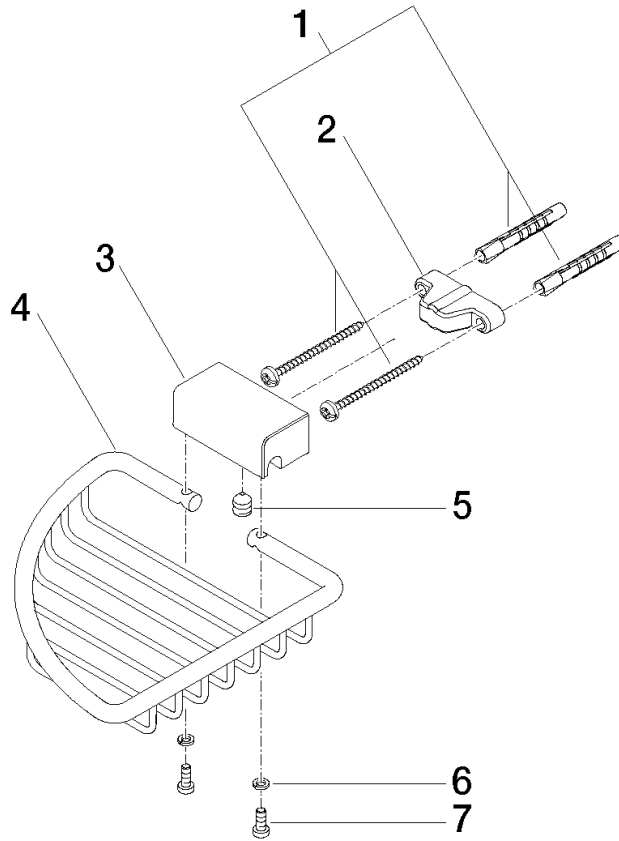

Corner soap basket - Champagne (22kt Gold)

IMO

83 281 530

- width 150mm
- height 40 mm
- 165mm projection

Fits: IMO, LULU, MADISON, MEM, TARA,
CL.1, LISSÉ, VAIA, META, CYO

	Champagne (22kt Gold)	83 281 530-47
	Chrome	83 281 530-00
	Brushed Platinum	83 281 530-06
	Platinum	83 281 530-08
	Durabrand (23kt Gold)	83 281 530-09
	Dark Chrome	83 281 530-19
	Light Gold	83 281 530-26
	Brushed Light Gold	83 281 530-27
	Brushed Durabrand (23kt Gold)	83 281 530-28
	Matte Black	83 281 530-33
	Brushed Bronze	83 281 530-42
	Brushed Champagne (22kt Gold)	83 281 530-46
	Brushed Chrome	83 281 530-93
	Brushed Dark Platinum	83 281 530-99

83 281 530

mm [inches]

83 281 530

Product version from 10/1/2023

Parts for other finishes can be found here: [Chrome](#)

Corner soap basket - Champagne (22kt Gold)

IMO

83 281 530

Spare parts list

Product version from 10/1/2023

No.	Item Number	Name	Quantity used	Delivery time
	05 30 31 025 00 90	fixing set	9	2