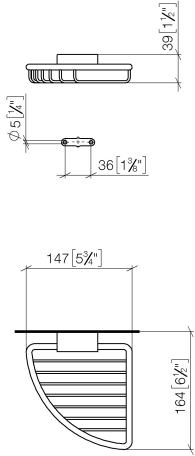

Corner soap basket - Champagne (22kt Gold)

IMO

83 281 530

- width 150mm
- height 40 mm
- 165mm projection

Fits: IMO, LULU, MADISON, MEM, TARA,
CL.1, LISSÉ, VAIA, META, CYO

	Champagne (22kt Gold)	83 281 530-47
	Chrome	83 281 530-00
	Brushed Platinum	83 281 530-06
	Platinum	83 281 530-08
	Durabrand (23kt Gold)	83 281 530-09
	Dark Chrome	83 281 530-19
	Light Gold	83 281 530-26
	Brushed Light Gold	83 281 530-27
	Brushed Durabrand (23kt Gold)	83 281 530-28
	Matte Black	83 281 530-33
	Brushed Bronze	83 281 530-42
	Brushed Champagne (22kt Gold)	83 281 530-46
	Brushed Chrome	83 281 530-93
	Brushed Dark Platinum	83 281 530-99

83 281 530

mm [inches]

83 281 530

Product version from 10/1/2023

Parts for other finishes can be found here: [Chrome](#)

Corner soap basket - Champagne (22kt Gold)

IMO

83 281 530

Spare parts list

Product version from 10/1/2023

No.	Item Number	Name	Quantity used	Delivery time
	05 30 31 025 00 90	fixing set	9	2