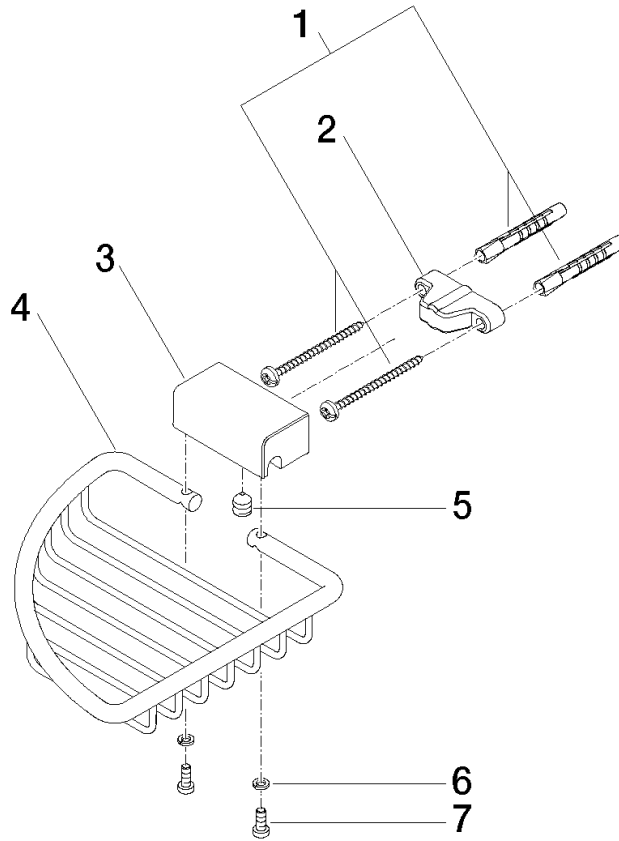

Corner soap basket - Brushed Dark Platinum

IMO

83 281 530

- width 150mm
- height 40 mm
- 165mm projection

Fits: IMO, LULU, MADISON, MEM, TARA,
CL.1, LISSÉ, VAIA, META, CYO

	Brushed Dark Platinum	83 281 530-99
	Chrome	83 281 530-00
	Brushed Platinum	83 281 530-06
	Platinum	83 281 530-08
	Durabrand (23kt Gold)	83 281 530-09
	Dark Chrome	83 281 530-19
	Light Gold	83 281 530-26
	Brushed Light Gold	83 281 530-27
	Brushed Durabrand (23kt Gold)	83 281 530-28
	Matte Black	83 281 530-33
	Brushed Bronze	83 281 530-42
	Brushed Champagne (22kt Gold)	83 281 530-46
	Champagne (22kt Gold)	83 281 530-47
	Brushed Chrome	83 281 530-93

83 281 530

mm [inches]

83 281 530

Product version from 10/1/2023

Parts for other
finishes can be found
here: [Chrome](#)

Corner soap basket - Brushed Dark Platinum

IMO

83 281 530

Spare parts list

Product version from 10/1/2023

No.	Item Number	Name	Quantity used	Delivery time
	05 30 31 025 00 90	fixing set	9	2