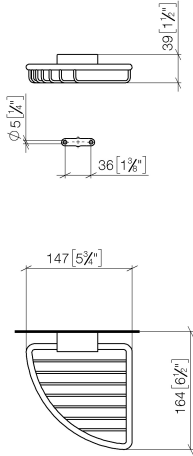

Corner soap basket - Brushed Dark Platinum

IMO

83 281 530

- width 150mm
- height 40 mm
- 165mm projection

Fits: IMO, LULU, MADISON, MEM, TARA,
CL.1, LISSÉ, VAIA, META, CYO

	Brushed Dark Platinum	83 281 530-99
	Chrome	83 281 530-00
	Brushed Platinum	83 281 530-06
	Platinum	83 281 530-08
	Durabrand (23kt Gold)	83 281 530-09
	Dark Chrome	83 281 530-19
	Light Gold	83 281 530-26
	Brushed Light Gold	83 281 530-27
	Brushed Durabrand (23kt Gold)	83 281 530-28
	Matte Black	83 281 530-33
	Brushed Bronze	83 281 530-42
	Brushed Champagne (22kt Gold)	83 281 530-46
	Champagne (22kt Gold)	83 281 530-47
	Brushed Chrome	83 281 530-93

83 281 530

mm [inches]

83 281 530

Product version from 10/1/2023

Parts for other
finishes can be found
here: [Chrome](#)

Corner soap basket - Brushed Dark Platinum

IMO

83 281 530

Spare parts list

Product version from 10/1/2023

No.	Item Number	Name	Quantity used	Delivery time
	05 30 31 025 00 90	fixing set	9	2