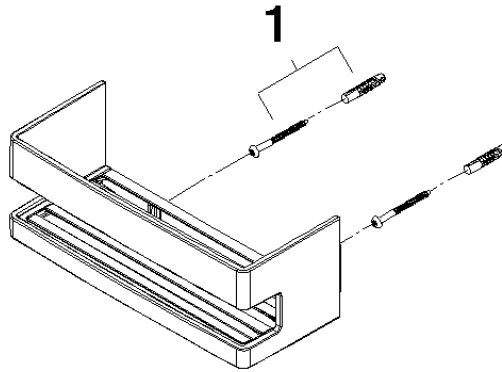

Shower basket for wall mounting - Soft Black

---

83 290 832

Product version from 1/1/2023

Parts for other finishes can be found here: [Chrome](#)