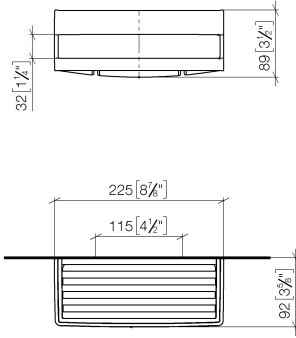

## Shower basket for wall mounting - Soft Black

---

83 290 832

- width 225mm
- Height: 89 mm
- Projection: 92 mm

	Soft Black	83 290 832-69
	Chrome	83 290 832-00

---

## Shower basket for wall mounting - Soft Black

---

83 290 832

mm [inches]