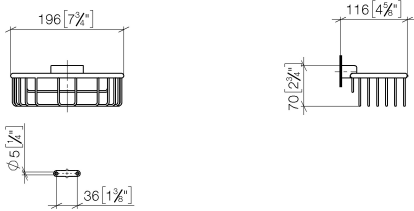

**Shower basket for wall mounting - Brushed Platinum**

MADISON

83 290 970

- width 200mm
- height 70 mm
- 115mm projection

Fits: MADISON, MEM, TARA, CL.1, LISSÉ,  
VAIA, META, CYO

	Brushed Platinum	83 290 970-06
	Chrome	83 290 970-00
	Platinum	83 290 970-08
	Durabress (23kt Gold)	83 290 970-09
	Dark Chrome	83 290 970-19
	Light Gold	83 290 970-26
	Brushed Light Gold	83 290 970-27
	Brushed Durabress (23kt Gold)	83 290 970-28
	Matte Black	83 290 970-33
	Brushed Bronze	83 290 970-42
	Brushed Champagne (22kt Gold)	83 290 970-46
	Champagne (22kt Gold)	83 290 970-47
	Brushed Chrome	83 290 970-93
	Brushed Dark Platinum	83 290 970-99

# Shower basket for wall mounting - Brushed Platinum

MADISON

83 290 970

mm [inches]

83 290 970

**Product version from 10/1/2023**

Parts for other finishes can be found here: [Chrome](#)