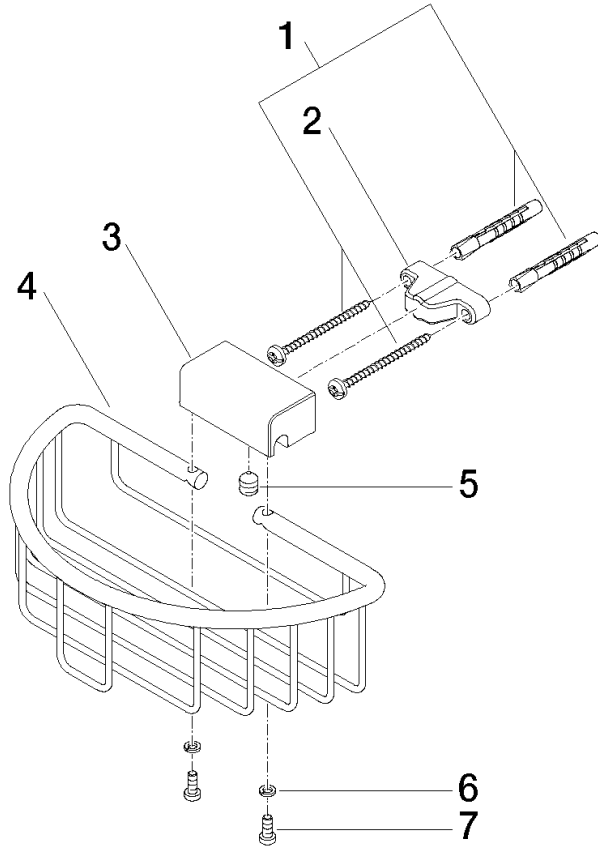

Shower basket for wall mounting - Platinum

MADISON

83 290 970

- width 200mm
- height 70 mm
- 115mm projection

Fits: MADISON, MEM, TARA, CL.1, LISSÉ,
VAIA, META, CYO

	Platinum	83 290 970-08
	Chrome	83 290 970-00
	Brushed Platinum	83 290 970-06
	Durabass (23kt Gold)	83 290 970-09
	Dark Chrome	83 290 970-19
	Light Gold	83 290 970-26
	Brushed Light Gold	83 290 970-27
	Brushed Durabass (23kt Gold)	83 290 970-28
	Matte Black	83 290 970-33
	Brushed Bronze	83 290 970-42
	Brushed Champagne (22kt Gold)	83 290 970-46
	Champagne (22kt Gold)	83 290 970-47
	Brushed Chrome	83 290 970-93
	Brushed Dark Platinum	83 290 970-99

83 290 970

mm [inches]

83 290 970

Product version from 10/1/2023

Parts for other finishes can be found here: [Chrome](#)

Shower basket for wall mounting - Platinum

MADISON

83 290 970

Spare parts list

Product version from 10/1/2023

No.	Item Number	Name	Quantity used	Delivery time
	05 30 31 025 00 90	fixing set	9	2