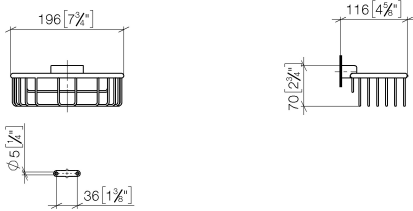

Shower basket for wall mounting - Platinum

MADISON

83 290 970

- width 200mm
- height 70 mm
- 115mm projection

Fits: MADISON, MEM, TARA, CL.1, LISSÉ,
VAIA, META, CYO

	Platinum	83 290 970-08
	Chrome	83 290 970-00
	Brushed Platinum	83 290 970-06
	Durabass (23kt Gold)	83 290 970-09
	Dark Chrome	83 290 970-19
	Light Gold	83 290 970-26
	Brushed Light Gold	83 290 970-27
	Brushed Durabass (23kt Gold)	83 290 970-28
	Matte Black	83 290 970-33
	Brushed Bronze	83 290 970-42
	Brushed Champagne (22kt Gold)	83 290 970-46
	Champagne (22kt Gold)	83 290 970-47
	Brushed Chrome	83 290 970-93
	Brushed Dark Platinum	83 290 970-99

83 290 970

mm [inches]

83 290 970

Product version from 10/1/2023

Parts for other finishes can be found here: [Chrome](#)

Shower basket for wall mounting - Platinum

MADISON

83 290 970