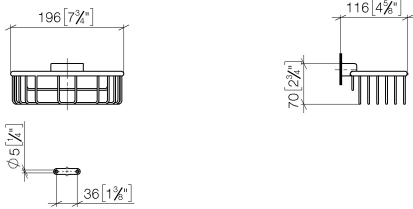

Shower basket for wall mounting - Durabronz (23kt Gold)

MADISON

83 290 970

- width 200mm
- height 70 mm
- 115mm projection

Fits: MADISON, MEM, TARA, CL.1, LISSÉ,
VAIA, META, CYO

	Durabronz (23kt Gold)	83 290 970-09
	Chrome	83 290 970-00
	Brushed Platinum	83 290 970-06
	Platinum	83 290 970-08
	Dark Chrome	83 290 970-19
	Light Gold	83 290 970-26
	Brushed Light Gold	83 290 970-27
	Brushed Durabronz (23kt Gold)	83 290 970-28
	Matte Black	83 290 970-33
	Brushed Bronze	83 290 970-42
	Brushed Champagne (22kt Gold)	83 290 970-46
	Champagne (22kt Gold)	83 290 970-47
	Brushed Chrome	83 290 970-93
	Brushed Dark Platinum	83 290 970-99

Shower basket for wall mounting - Durabronz (23kt Gold)

MADISON

83 290 970

mm [inches]

83 290 970

Product version from 10/1/2023

Parts for other finishes can be found here: [Chrome](#)

Shower basket for wall mounting - Durabross (23kt Gold)

MADISON

83 290 970

Spare parts list

Product version from 10/1/2023

No.	Item Number	Name	Quantity used	Delivery time
	05 30 31 025 00 90	fixing set	9	2