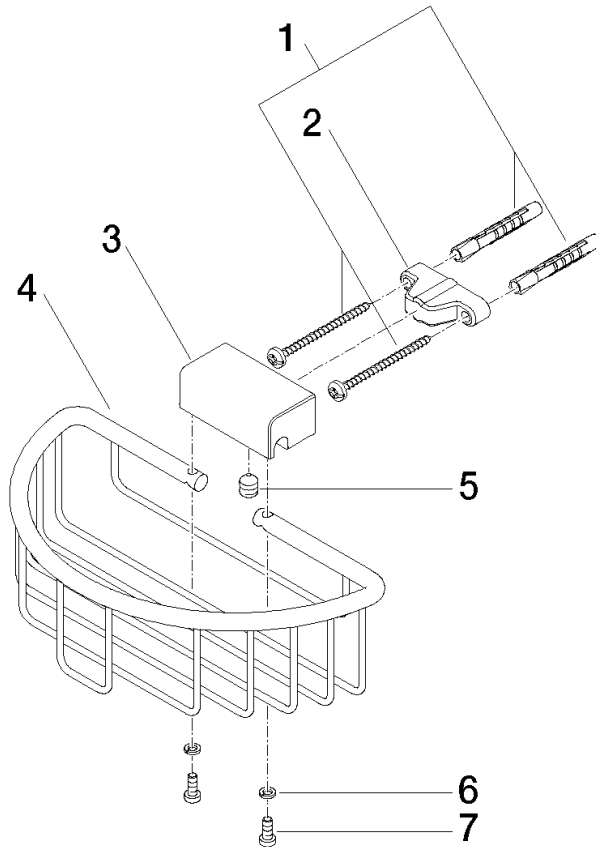

Shower basket for wall mounting - Durabronz (23kt Gold)

MADISON

83 290 970

- width 200mm
- height 70 mm
- 115mm projection

Fits: MADISON, MEM, TARA, CL.1, LISSÉ,
VAIA, META, CYO

	Durabronz (23kt Gold)	83 290 970-09
	Chrome	83 290 970-00
	Brushed Platinum	83 290 970-06
	Platinum	83 290 970-08
	Dark Chrome	83 290 970-19
	Light Gold	83 290 970-26
	Brushed Light Gold	83 290 970-27
	Brushed Durabronz (23kt Gold)	83 290 970-28
	Matte Black	83 290 970-33
	Brushed Bronze	83 290 970-42
	Brushed Champagne (22kt Gold)	83 290 970-46
	Champagne (22kt Gold)	83 290 970-47
	Brushed Chrome	83 290 970-93
	Brushed Dark Platinum	83 290 970-99

Shower basket for wall mounting - Durabronz (23kt Gold)

MADISON

83 290 970

mm [inches]

83 290 970

Product version from 10/1/2023

Parts for other finishes can be found here: [Chrome](#)

Shower basket for wall mounting - Durabross (23kt Gold)

MADISON

83 290 970

Spare parts list

Product version from 10/1/2023

No.	Item Number	Name	Quantity used	Delivery time
	05 30 31 025 00 90	fixing set	9	2