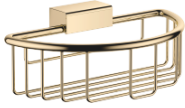

Shower basket for wall mounting - Durabronz (23kt Gold)

MADISON

83 290 970

- width 200mm
- height 70 mm
- 115mm projection

Fits: MADISON, MEM, TARA, CL.1, LISSÉ,
VAIA, META, CYO

	Durabronz (23kt Gold)	83 290 970-09
	Chrome	83 290 970-00
	Brushed Platinum	83 290 970-06
	Platinum	83 290 970-08
	Dark Chrome	83 290 970-19
	Light Gold	83 290 970-26
	Brushed Light Gold	83 290 970-27
	Brushed Durabronz (23kt Gold)	83 290 970-28
	Matte Black	83 290 970-33
	Brushed Bronze	83 290 970-42
	Brushed Champagne (22kt Gold)	83 290 970-46
	Champagne (22kt Gold)	83 290 970-47
	Brushed Chrome	83 290 970-93
	Brushed Dark Platinum	83 290 970-99

Shower basket for wall mounting - Durabronz (23kt Gold)

MADISON

83 290 970

mm [inches]

83 290 970

Product version from 10/1/2023

Parts for other finishes can be found here: [Chrome](#)

Shower basket for wall mounting - Durabross (23kt Gold)