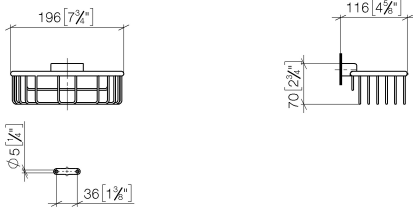

Shower basket for wall mounting - Matte White

MADISON

83 290 970

- width 200mm
- height 70 mm
- 115mm projection

Fits: MADISON, MEM, TARA, CL.1, LISSÉ,
VAIA, META, CYO

	Matte White	83 290 970-10
	Chrome	83 290 970-00
	Brushed Platinum	83 290 970-06
	Platinum	83 290 970-08
	Durabronze (23kt Gold)	83 290 970-09
	Dark Chrome	83 290 970-19
	Light Gold	83 290 970-26
	Brushed Light Gold	83 290 970-27
	Brushed Durabronze (23kt Gold)	83 290 970-28
	Matte Black	83 290 970-33
	Brushed Bronze	83 290 970-42
	Brushed Champagne (22kt Gold)	83 290 970-46
	Champagne (22kt Gold)	83 290 970-47
	Brushed Chrome	83 290 970-93
	Brushed Dark Platinum	83 290 970-99

83 290 970

mm [inches]

83 290 970

Product version from 10/1/2023

Parts for other finishes can be found here: [Chrome](#)

Shower basket for wall mounting - Matte White

MADISON

83 290 970