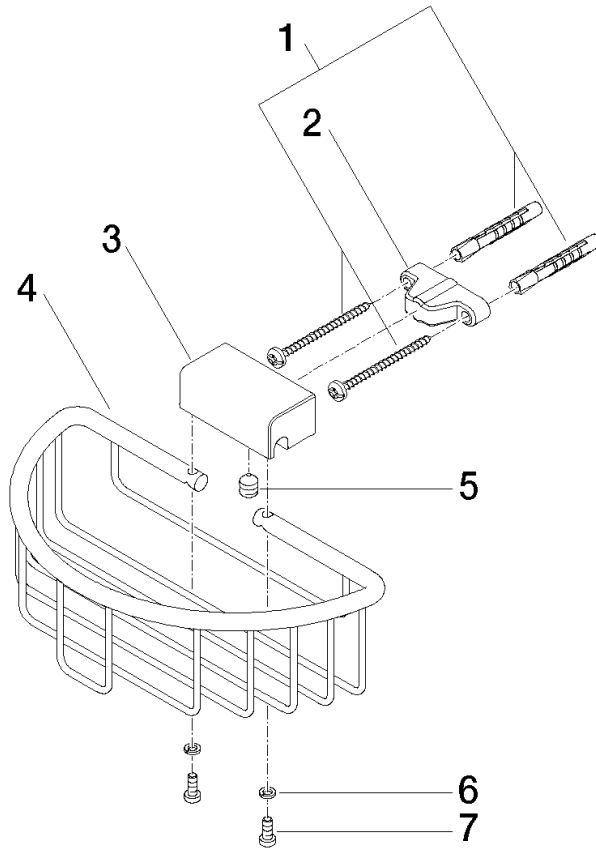

Shower basket for wall mounting - Matte White

MADISON

83 290 970

- width 200mm
- height 70 mm
- 115mm projection

Fits: MADISON, MEM, TARA, CL.1, LISSÉ,
VAIA, META, CYO

	Matte White	83 290 970-10
	Chrome	83 290 970-00
	Brushed Platinum	83 290 970-06
	Platinum	83 290 970-08
	Durabronze (23kt Gold)	83 290 970-09
	Dark Chrome	83 290 970-19
	Light Gold	83 290 970-26
	Brushed Light Gold	83 290 970-27
	Brushed Durabronze (23kt Gold)	83 290 970-28
	Matte Black	83 290 970-33
	Brushed Bronze	83 290 970-42
	Brushed Champagne (22kt Gold)	83 290 970-46
	Champagne (22kt Gold)	83 290 970-47
	Brushed Chrome	83 290 970-93
	Brushed Dark Platinum	83 290 970-99

83 290 970

mm [inches]

83 290 970

Product version from 10/1/2023

Parts for other finishes can be found here: [Chrome](#)

Shower basket for wall mounting - Matte White

MADISON

83 290 970

Spare parts list

Product version from 10/1/2023

No.	Item Number	Name	Quantity used	Delivery time
	05 30 31 025 00 90	fixing set	9	2