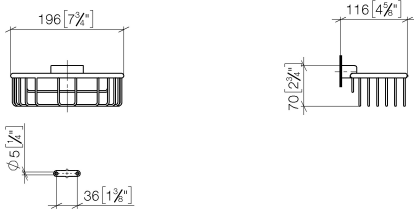

Shower basket for wall mounting - Dark Chrome

MADISON

83 290 970

- width 200mm
- height 70 mm
- 115mm projection

Fits: MADISON, MEM, TARA, CL.1, LISSÉ,
VAIA, META, CYO

	Dark Chrome	83 290 970-19
	Chrome	83 290 970-00
	Brushed Platinum	83 290 970-06
	Platinum	83 290 970-08
	Durabrand (23kt Gold)	83 290 970-09
	Light Gold	83 290 970-26
	Brushed Light Gold	83 290 970-27
	Brushed Durabrand (23kt Gold)	83 290 970-28
	Matte Black	83 290 970-33
	Brushed Bronze	83 290 970-42
	Brushed Champagne (22kt Gold)	83 290 970-46
	Champagne (22kt Gold)	83 290 970-47
	Brushed Chrome	83 290 970-93
	Brushed Dark Platinum	83 290 970-99

Shower basket for wall mounting - Dark Chrome

MADISON

83 290 970

mm [inches]

83 290 970

Parts for other
finishes can be found
here: [Chrome](#)

Shower basket for wall mounting - Dark Chrome

MADISON