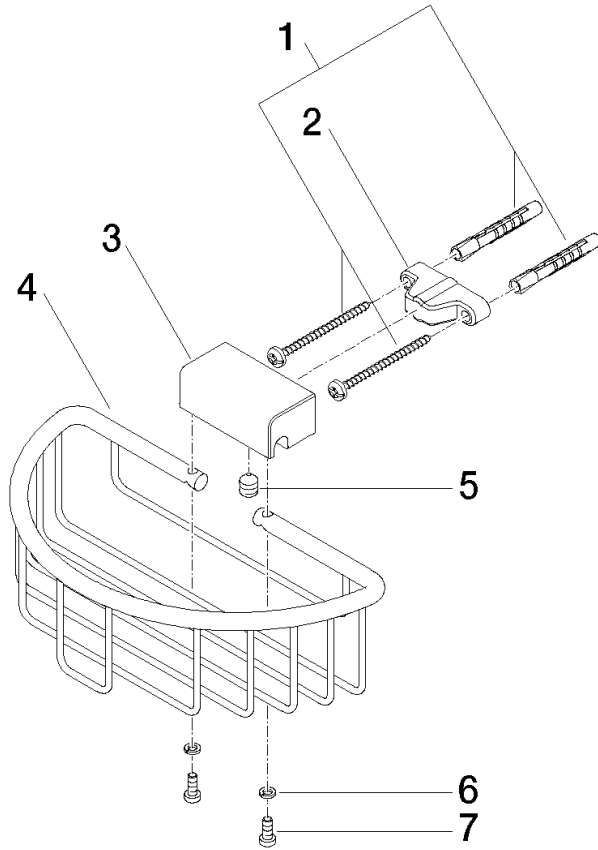

Shower basket for wall mounting - Dark Chrome

MADISON

83 290 970

- width 200mm
- height 70 mm
- 115mm projection

Fits: MADISON, MEM, TARA, CL.1, LISSÉ,
VAIA, META, CYO

	Dark Chrome	83 290 970-19
	Chrome	83 290 970-00
	Brushed Platinum	83 290 970-06
	Platinum	83 290 970-08
	Durabrand (23kt Gold)	83 290 970-09
	Light Gold	83 290 970-26
	Brushed Light Gold	83 290 970-27
	Brushed Durabrand (23kt Gold)	83 290 970-28
	Matte Black	83 290 970-33
	Brushed Bronze	83 290 970-42
	Brushed Champagne (22kt Gold)	83 290 970-46
	Champagne (22kt Gold)	83 290 970-47
	Brushed Chrome	83 290 970-93
	Brushed Dark Platinum	83 290 970-99

Shower basket for wall mounting - Dark Chrome

MADISON

83 290 970

mm [inches]

83 290 970

Parts for other
finishes can be found
here: [Chrome](#)

Shower basket for wall mounting - Dark Chrome

MADISON

83 290 970

Spare parts list