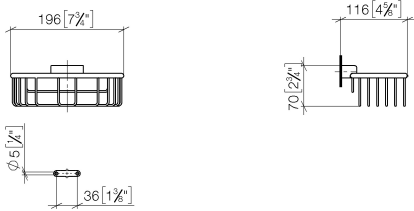

Shower basket for wall mounting - Light Gold

MADISON

83 290 970

- width 200mm
- height 70 mm
- 115mm projection

Fits: MADISON, MEM, TARA, CL.1, LISSÉ,
VAIA, META, CYO

	Light Gold	83 290 970-26
	Chrome	83 290 970-00
	Brushed Platinum	83 290 970-06
	Platinum	83 290 970-08
	Durabrand (23kt Gold)	83 290 970-09
	Dark Chrome	83 290 970-19
	Brushed Light Gold	83 290 970-27
	Brushed Durabrand (23kt Gold)	83 290 970-28
	Matte Black	83 290 970-33
	Brushed Bronze	83 290 970-42
	Brushed Champagne (22kt Gold)	83 290 970-46
	Champagne (22kt Gold)	83 290 970-47
	Brushed Chrome	83 290 970-93
	Brushed Dark Platinum	83 290 970-99

Shower basket for wall mounting - Light Gold

MADISON

83 290 970

mm [inches]

83 290 970

Product version from 10/1/2023

Parts for other finishes can be found here: [Chrome](#)

Shower basket for wall mounting - Light Gold

MADISON

83 290 970

Spare parts list

Product version from 10/1/2023

No.	Item Number	Name	Quantity used	Delivery time
	05 30 31 025 00 90	fixing set	9	2