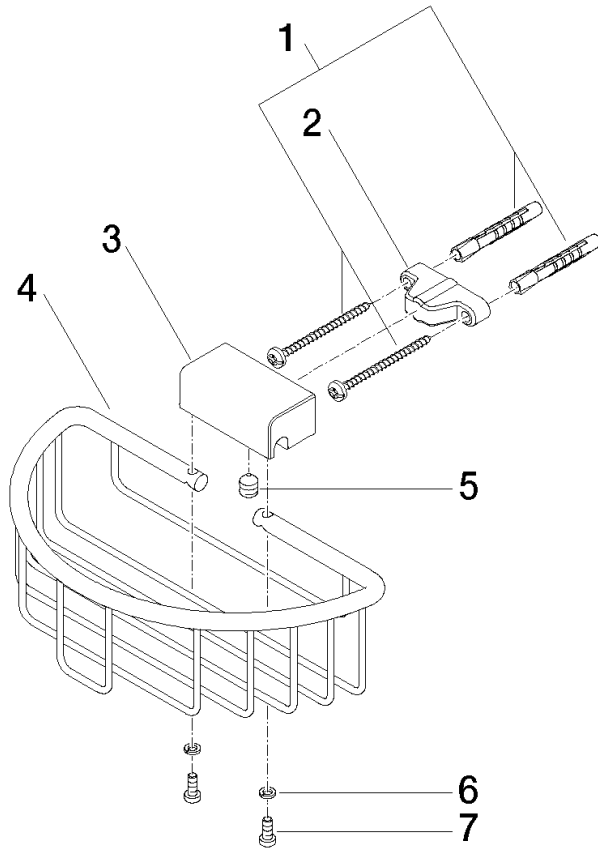

Shower basket for wall mounting - Light Gold

MADISON

83 290 970

- width 200mm
- height 70 mm
- 115mm projection

Fits: MADISON, MEM, TARA, CL.1, LISSÉ,
VAIA, META, CYO

	Light Gold	83 290 970-26
	Chrome	83 290 970-00
	Brushed Platinum	83 290 970-06
	Platinum	83 290 970-08
	Durabrand (23kt Gold)	83 290 970-09
	Dark Chrome	83 290 970-19
	Brushed Light Gold	83 290 970-27
	Brushed Durabrand (23kt Gold)	83 290 970-28
	Matte Black	83 290 970-33
	Brushed Bronze	83 290 970-42
	Brushed Champagne (22kt Gold)	83 290 970-46
	Champagne (22kt Gold)	83 290 970-47
	Brushed Chrome	83 290 970-93
	Brushed Dark Platinum	83 290 970-99

Shower basket for wall mounting - Light Gold

MADISON

83 290 970

mm [inches]

83 290 970

Product version from 10/1/2023

Parts for other finishes can be found here: [Chrome](#)

Shower basket for wall mounting - Light Gold

MADISON

83 290 970

Spare parts list

Product version from 10/1/2023

No.	Item Number	Name	Quantity used	Delivery time
	05 30 31 025 00 90	fixing set	9	2