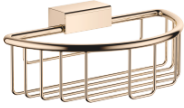

Shower basket for wall mounting - Light Gold

MADISON

83 290 970

- width 200mm
- height 70 mm
- 115mm projection

Fits: MADISON, MEM, TARA, CL.1, LISSÉ,
VAIA, META, CYO

	Light Gold	83 290 970-26
	Chrome	83 290 970-00
	Brushed Platinum	83 290 970-06
	Platinum	83 290 970-08
	Durabrand (23kt Gold)	83 290 970-09
	Dark Chrome	83 290 970-19
	Brushed Light Gold	83 290 970-27
	Brushed Durabrand (23kt Gold)	83 290 970-28
	Matte Black	83 290 970-33
	Brushed Bronze	83 290 970-42
	Brushed Champagne (22kt Gold)	83 290 970-46
	Champagne (22kt Gold)	83 290 970-47
	Brushed Chrome	83 290 970-93
	Brushed Dark Platinum	83 290 970-99

Shower basket for wall mounting - Light Gold

MADISON

83 290 970

mm [inches]

83 290 970

Product version from 10/1/2023

Parts for other finishes can be found here: [Chrome](#)

Shower basket for wall mounting - Light Gold