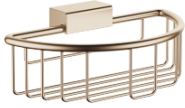

Shower basket for wall mounting - Brushed Light Gold

MADISON

83 290 970

- width 200mm
- height 70 mm
- 115mm projection

Fits: MADISON, MEM, TARA, CL.1, LISSÉ,
VAIA, META, CYO

	Brushed Light Gold	83 290 970-27
	Chrome	83 290 970-00
	Brushed Platinum	83 290 970-06
	Platinum	83 290 970-08
	Durabronze (23kt Gold)	83 290 970-09
	Dark Chrome	83 290 970-19
	Light Gold	83 290 970-26
	Brushed Durabronze (23kt Gold)	83 290 970-28
	Matte Black	83 290 970-33
	Brushed Bronze	83 290 970-42
	Brushed Champagne (22kt Gold)	83 290 970-46
	Champagne (22kt Gold)	83 290 970-47
	Brushed Chrome	83 290 970-93
	Brushed Dark Platinum	83 290 970-99

Shower basket for wall mounting - Brushed Light Gold

MADISON

83 290 970

mm [inches]

83 290 970

Product version from 10/1/2023

Parts for other finishes can be found here: [Chrome](#)

Shower basket for wall mounting - Brushed Light Gold