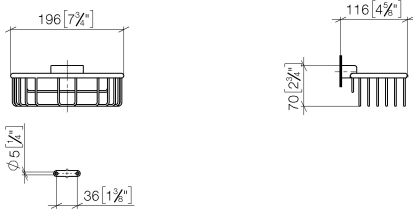

Shower basket for wall mounting - Brushed Light Gold

MADISON

83 290 970

- width 200mm
- height 70 mm
- 115mm projection

Fits: MADISON, MEM, TARA, CL.1, LISSÉ,
VAIA, META, CYO

	Brushed Light Gold	83 290 970-27
	Chrome	83 290 970-00
	Brushed Platinum	83 290 970-06
	Platinum	83 290 970-08
	Durabronze (23kt Gold)	83 290 970-09
	Dark Chrome	83 290 970-19
	Light Gold	83 290 970-26
	Brushed Durabronze (23kt Gold)	83 290 970-28
	Matte Black	83 290 970-33
	Brushed Bronze	83 290 970-42
	Brushed Champagne (22kt Gold)	83 290 970-46
	Champagne (22kt Gold)	83 290 970-47
	Brushed Chrome	83 290 970-93
	Brushed Dark Platinum	83 290 970-99

Shower basket for wall mounting - Brushed Light Gold

MADISON

83 290 970

mm [inches]

83 290 970

Product version from 10/1/2023

Parts for other finishes can be found here: [Chrome](#)

Shower basket for wall mounting - Brushed Light Gold

MADISON

83 290 970

Spare parts list

Product version from 10/1/2023

No.	Item Number	Name	Quantity used	Delivery time
	05 30 31 025 00 90	fixing set	9	2