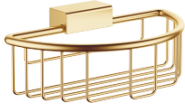

Shower basket for wall mounting - Brushed Durabronze (23kt Gold)

MADISON

83 290 970

- width 200mm
- height 70 mm
- 115mm projection

Fits: MADISON, MEM, TARA, CL.1, LISSÉ,
VAIA, META, CYO

	Brushed Durabronze (23kt Gold)	83 290 970-28
	Chrome	83 290 970-00
	Brushed Platinum	83 290 970-06
	Platinum	83 290 970-08
	Durabronze (23kt Gold)	83 290 970-09
	Dark Chrome	83 290 970-19
	Light Gold	83 290 970-26
	Brushed Light Gold	83 290 970-27
	Matte Black	83 290 970-33
	Brushed Bronze	83 290 970-42
	Brushed Champagne (22kt Gold)	83 290 970-46
	Champagne (22kt Gold)	83 290 970-47
	Brushed Chrome	83 290 970-93
	Brushed Dark Platinum	83 290 970-99

Shower basket for wall mounting - Brushed Durabronz (23kt Gold)

MADISON

83 290 970

mm [inches]

83 290 970

Product version from 10/1/2023

Parts for other finishes can be found here: [Chrome](#)

Shower basket for wall mounting - Brushed Durabron (23kt Gold)