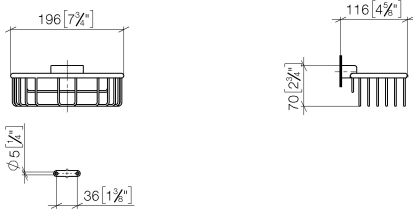

Shower basket for wall mounting - Brushed Durabronze (23kt Gold)

MADISON

83 290 970

- width 200mm
- height 70 mm
- 115mm projection

Fits: MADISON, MEM, TARA, CL.1, LISSÉ,
VAIA, META, CYO

	Brushed Durabronze (23kt Gold)	83 290 970-28
	Chrome	83 290 970-00
	Brushed Platinum	83 290 970-06
	Platinum	83 290 970-08
	Durabronze (23kt Gold)	83 290 970-09
	Dark Chrome	83 290 970-19
	Light Gold	83 290 970-26
	Brushed Light Gold	83 290 970-27
	Matte Black	83 290 970-33
	Brushed Bronze	83 290 970-42
	Brushed Champagne (22kt Gold)	83 290 970-46
	Champagne (22kt Gold)	83 290 970-47
	Brushed Chrome	83 290 970-93
	Brushed Dark Platinum	83 290 970-99

Shower basket for wall mounting - Brushed Durabronz (23kt Gold)

MADISON

83 290 970

mm [inches]

83 290 970

Product version from 10/1/2023

Parts for other finishes can be found here: [Chrome](#)

Shower basket for wall mounting - Brushed Durabron (23kt Gold)

MADISON

83 290 970

Spare parts list

Product version from 10/1/2023

No.	Item Number	Name	Quantity used	Delivery time
	05 30 31 025 00 90	fixing set	9	2