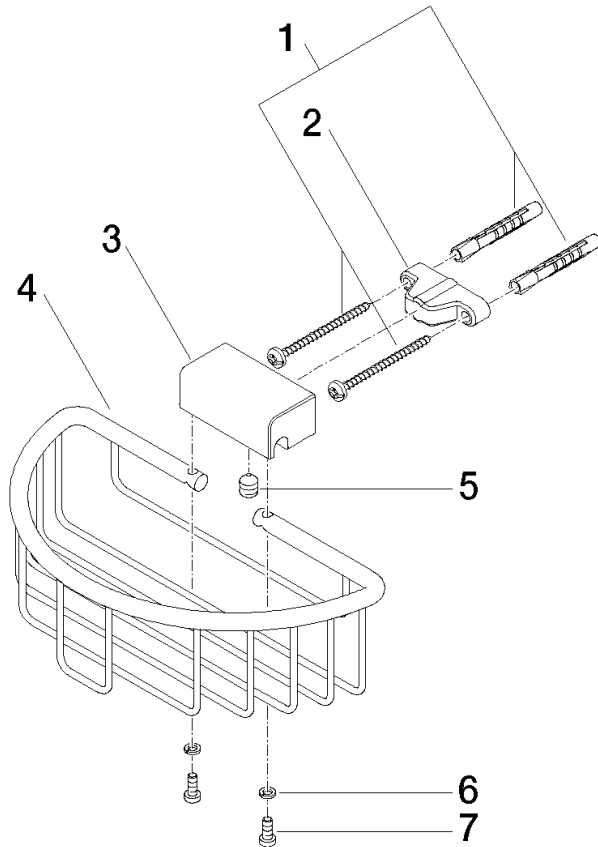

Shower basket for wall mounting - Brushed Durabronze (23kt Gold)

MADISON

83 290 970

- width 200mm
- height 70 mm
- 115mm projection

Fits: MADISON, MEM, TARA, CL.1, LISSÉ,
VAIA, META, CYO

	Brushed Durabronze (23kt Gold)	83 290 970-28
	Chrome	83 290 970-00
	Brushed Platinum	83 290 970-06
	Platinum	83 290 970-08
	Durabronze (23kt Gold)	83 290 970-09
	Dark Chrome	83 290 970-19
	Light Gold	83 290 970-26
	Brushed Light Gold	83 290 970-27
	Matte Black	83 290 970-33
	Brushed Bronze	83 290 970-42
	Brushed Champagne (22kt Gold)	83 290 970-46
	Champagne (22kt Gold)	83 290 970-47
	Brushed Chrome	83 290 970-93
	Brushed Dark Platinum	83 290 970-99

Shower basket for wall mounting - Brushed Durabronz (23kt Gold)

MADISON

83 290 970

mm [inches]

83 290 970

Product version from 10/1/2023

Parts for other finishes can be found here: [Chrome](#)

Shower basket for wall mounting - Brushed Durabron (23kt Gold)

MADISON

83 290 970

Spare parts list

Product version from 10/1/2023

No.	Item Number	Name	Quantity used	Delivery time
	05 30 31 025 00 90	fixing set	9	2