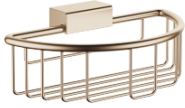

Shower basket for wall mounting - Brushed Champagne (22kt Gold)

MADISON

83 290 970

- width 200mm
- height 70 mm
- 115mm projection

Fits: MADISON, MEM, TARA, CL.1, LISSÉ,
VAIA, META, CYO

	Brushed Champagne (22kt Gold)	83 290 970-46
	Chrome	83 290 970-00
	Brushed Platinum	83 290 970-06
	Platinum	83 290 970-08
	Durabross (23kt Gold)	83 290 970-09
	Dark Chrome	83 290 970-19
	Light Gold	83 290 970-26
	Brushed Light Gold	83 290 970-27
	Brushed Durabross (23kt Gold)	83 290 970-28
	Matte Black	83 290 970-33
	Brushed Bronze	83 290 970-42
	Champagne (22kt Gold)	83 290 970-47
	Brushed Chrome	83 290 970-93
	Brushed Dark Platinum	83 290 970-99

Shower basket for wall mounting - Brushed Champagne (22kt Gold)

MADISON

83 290 970

mm [inches]

83 290 970

Product version from 10/1/2023

Parts for other finishes can be found here: [Chrome](#)

Shower basket for wall mounting - Brushed Champagne (22kt Gold)