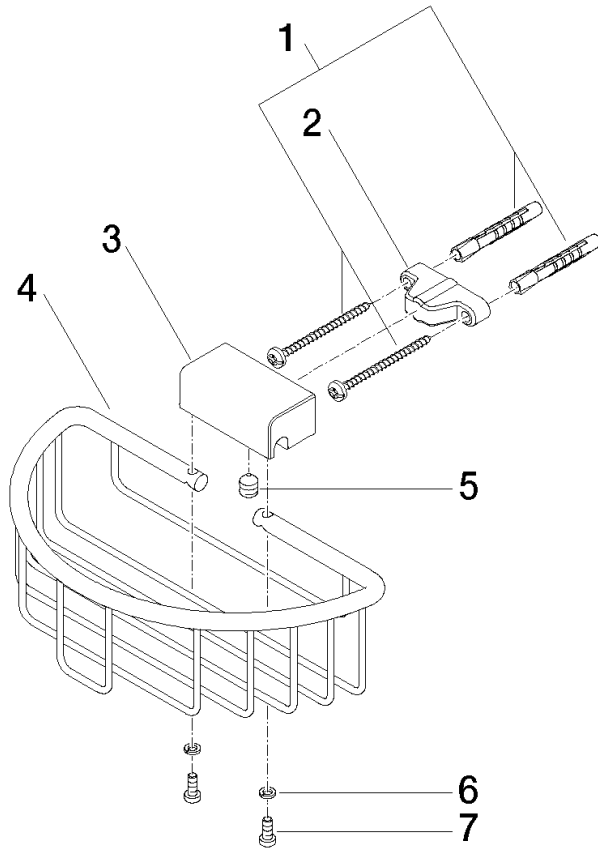

Shower basket for wall mounting - Brushed Champagne (22kt Gold)

MADISON

83 290 970

- width 200mm
- height 70 mm
- 115mm projection

Fits: MADISON, MEM, TARA, CL.1, LISSÉ,
VAIA, META, CYO

	Brushed Champagne (22kt Gold)	83 290 970-46
	Chrome	83 290 970-00
	Brushed Platinum	83 290 970-06
	Platinum	83 290 970-08
	Durabross (23kt Gold)	83 290 970-09
	Dark Chrome	83 290 970-19
	Light Gold	83 290 970-26
	Brushed Light Gold	83 290 970-27
	Brushed Durabross (23kt Gold)	83 290 970-28
	Matte Black	83 290 970-33
	Brushed Bronze	83 290 970-42
	Champagne (22kt Gold)	83 290 970-47
	Brushed Chrome	83 290 970-93
	Brushed Dark Platinum	83 290 970-99

Shower basket for wall mounting - Brushed Champagne (22kt Gold)

MADISON

83 290 970

mm [inches]

83 290 970

Product version from 10/1/2023

Parts for other finishes can be found here: [Chrome](#)

Shower basket for wall mounting - Brushed Champagne (22kt Gold)

MADISON

83 290 970

Spare parts list

Product version from 10/1/2023

No.	Item Number	Name	Quantity used	Delivery time
	05 30 31 025 00 90	fixing set	9	2