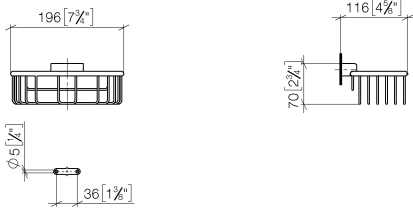

Shower basket for wall mounting - Brushed Champagne (22kt Gold)

MADISON

83 290 970

- width 200mm
- height 70 mm
- 115mm projection

Fits: MADISON, MEM, TARA, CL.1, LISSÉ,
VAIA, META, CYO

	Brushed Champagne (22kt Gold)	83 290 970-46
	Chrome	83 290 970-00
	Brushed Platinum	83 290 970-06
	Platinum	83 290 970-08
	Durabross (23kt Gold)	83 290 970-09
	Dark Chrome	83 290 970-19
	Light Gold	83 290 970-26
	Brushed Light Gold	83 290 970-27
	Brushed Durabross (23kt Gold)	83 290 970-28
	Matte Black	83 290 970-33
	Brushed Bronze	83 290 970-42
	Champagne (22kt Gold)	83 290 970-47
	Brushed Chrome	83 290 970-93
	Brushed Dark Platinum	83 290 970-99

Shower basket for wall mounting - Brushed Champagne (22kt Gold)

MADISON

83 290 970

mm [inches]

83 290 970

Product version from 10/1/2023

Parts for other finishes can be found here: [Chrome](#)

Shower basket for wall mounting - Brushed Champagne (22kt Gold)

MADISON

83 290 970

Spare parts list

Product version from 10/1/2023

No.	Item Number	Name	Quantity used	Delivery time
	05 30 31 025 00 90	fixing set	9	2