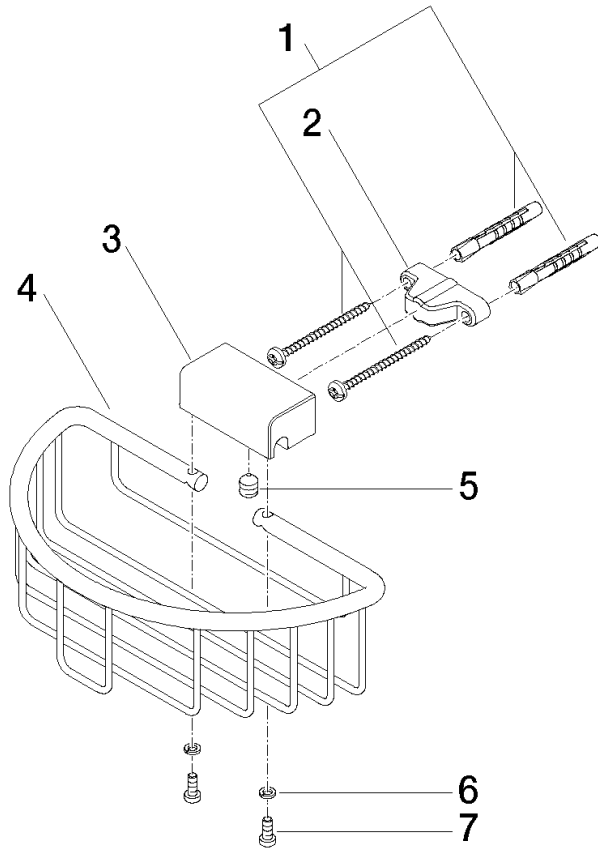

**Shower basket for wall mounting - Champagne (22kt Gold)**

MADISON

83 290 970

- width 200mm
- height 70 mm
- 115mm projection

Fits: MADISON, MEM, TARA, CL.1, LISSÉ,  
VAIA, META, CYO

	Champagne (22kt Gold)	83 290 970-47
	Chrome	83 290 970-00
	Brushed Platinum	83 290 970-06
	Platinum	83 290 970-08
	Durabrand (23kt Gold)	83 290 970-09
	Dark Chrome	83 290 970-19
	Light Gold	83 290 970-26
	Brushed Light Gold	83 290 970-27
	Brushed Durabrand (23kt Gold)	83 290 970-28
	Matte Black	83 290 970-33
	Brushed Bronze	83 290 970-42
	Brushed Champagne (22kt Gold)	83 290 970-46
	Brushed Chrome	83 290 970-93
	Brushed Dark Platinum	83 290 970-99

# Shower basket for wall mounting - Champagne (22kt Gold)

MADISON

83 290 970

mm [inches]

83 290 970

**Product version from 10/1/2023**

Parts for other finishes can be found here: [Chrome](#)

Shower basket for wall mounting - Champagne (22kt Gold)

MADISON

83 290 970

**Spare parts list**

**Product version from 10/1/2023**

No.	Item Number	Name	Quantity used	Delivery time
	05 30 31 025 00 90	fixing set	9	2