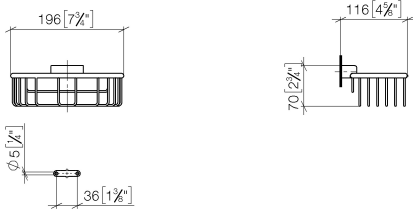

**Shower basket for wall mounting - Champagne (22kt Gold)**

MADISON

83 290 970

- width 200mm
- height 70 mm
- 115mm projection

Fits: MADISON, MEM, TARA, CL.1, LISSÉ,  
VAIA, META, CYO

	Champagne (22kt Gold)	83 290 970-47
	Chrome	83 290 970-00
	Brushed Platinum	83 290 970-06
	Platinum	83 290 970-08
	Durabrand (23kt Gold)	83 290 970-09
	Dark Chrome	83 290 970-19
	Light Gold	83 290 970-26
	Brushed Light Gold	83 290 970-27
	Brushed Durabrand (23kt Gold)	83 290 970-28
	Matte Black	83 290 970-33
	Brushed Bronze	83 290 970-42
	Brushed Champagne (22kt Gold)	83 290 970-46
	Brushed Chrome	83 290 970-93
	Brushed Dark Platinum	83 290 970-99

# Shower basket for wall mounting - Champagne (22kt Gold)

MADISON

83 290 970

mm [inches]

83 290 970

**Product version from 10/1/2023**

Parts for other finishes can be found here: [Chrome](#)

Shower basket for wall mounting - Champagne (22kt Gold)

MADISON

83 290 970

**Spare parts list**

**Product version from 10/1/2023**

No.	Item Number	Name	Quantity used	Delivery time
	05 30 31 025 00 90	fixing set	9	2