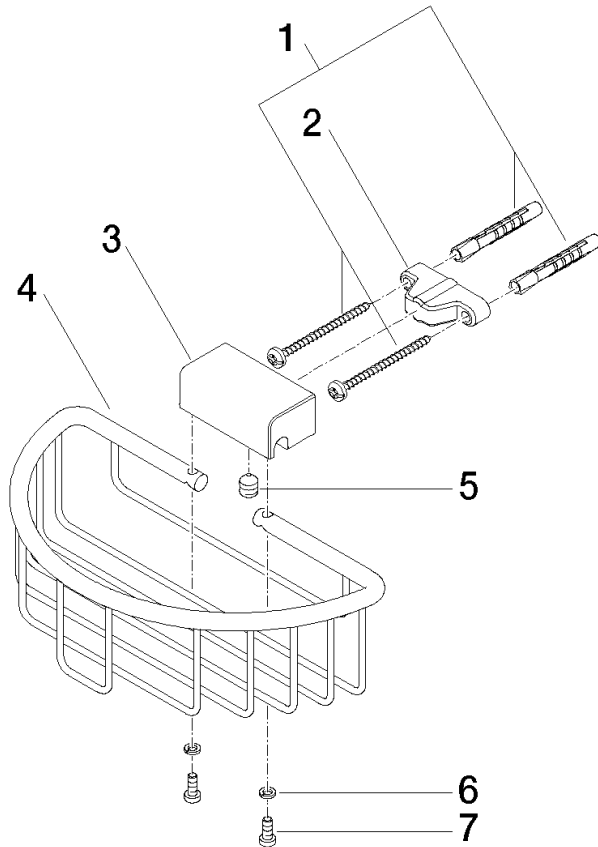

Shower basket for wall mounting - Brushed Chrome

MADISON

83 290 970

- width 200mm
- height 70 mm
- 115mm projection

Fits: MADISON, MEM, TARA, CL.1, LISSÉ,
VAIA, META, CYO

	Brushed Chrome	83 290 970-93
	Chrome	83 290 970-00
	Brushed Platinum	83 290 970-06
	Platinum	83 290 970-08
	Durabress (23kt Gold)	83 290 970-09
	Dark Chrome	83 290 970-19
	Light Gold	83 290 970-26
	Brushed Light Gold	83 290 970-27
	Brushed Durabress (23kt Gold)	83 290 970-28
	Matte Black	83 290 970-33
	Brushed Bronze	83 290 970-42
	Brushed Champagne (22kt Gold)	83 290 970-46
	Champagne (22kt Gold)	83 290 970-47
	Brushed Dark Platinum	83 290 970-99

Shower basket for wall mounting - Brushed Chrome

MADISON

83 290 970

mm [inches]

83 290 970

Product version from 10/1/2023

Parts for other finishes can be found here: [Chrome](#)

Shower basket for wall mounting - Brushed Chrome

MADISON

83 290 970

Spare parts list

Product version from 10/1/2023

No.	Item Number	Name	Quantity used	Delivery time
	05 30 31 025 00 90	fixing set	9	2