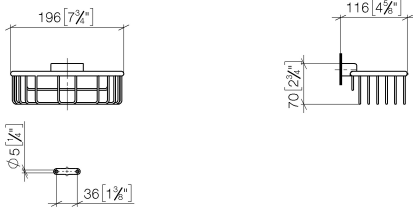

Shower basket for wall mounting - Brushed Chrome

MADISON

83 290 970

- width 200mm
- height 70 mm
- 115mm projection

Fits: MADISON, MEM, TARA, CL.1, LISSÉ,
VAIA, META, CYO

	Brushed Chrome	83 290 970-93
	Chrome	83 290 970-00
	Brushed Platinum	83 290 970-06
	Platinum	83 290 970-08
	Durabress (23kt Gold)	83 290 970-09
	Dark Chrome	83 290 970-19
	Light Gold	83 290 970-26
	Brushed Light Gold	83 290 970-27
	Brushed Durabress (23kt Gold)	83 290 970-28
	Matte Black	83 290 970-33
	Brushed Bronze	83 290 970-42
	Brushed Champagne (22kt Gold)	83 290 970-46
	Champagne (22kt Gold)	83 290 970-47
	Brushed Dark Platinum	83 290 970-99

Shower basket for wall mounting - Brushed Chrome

MADISON

83 290 970

mm [inches]

83 290 970

Product version from 10/1/2023

Parts for other finishes can be found here: [Chrome](#)

Shower basket for wall mounting - Brushed Chrome

MADISON

83 290 970

Spare parts list

Product version from 10/1/2023

No.	Item Number	Name	Quantity used	Delivery time
	05 30 31 025 00 90	fixing set	9	2