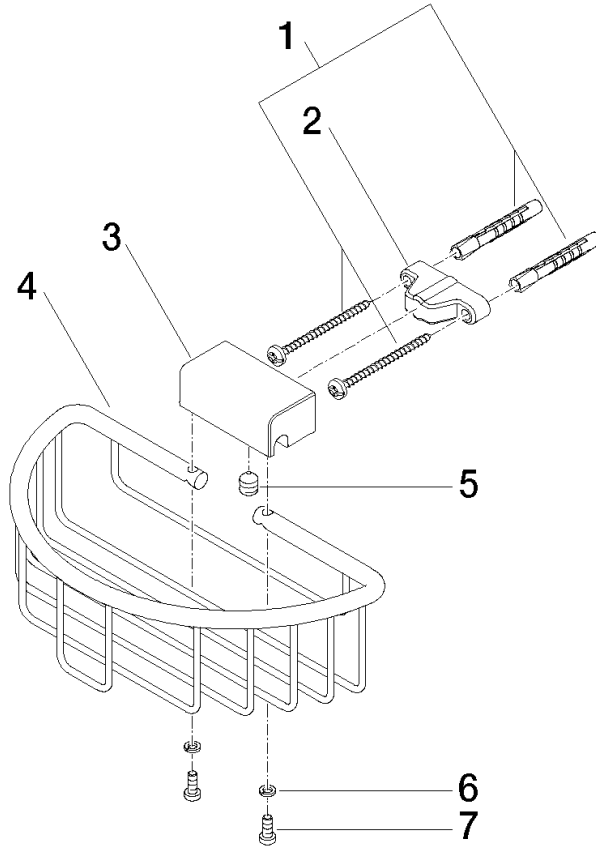

Shower basket for wall mounting - Brushed Dark Platinum

MADISON

83 290 970

- width 200mm
- height 70 mm
- 115mm projection

Fits: MADISON, MEM, TARA, CL.1, LISSÉ,  
VAIA, META, CYO

	Brushed Dark Platinum	83 290 970-99
	Chrome	83 290 970-00
	Brushed Platinum	83 290 970-06
	Platinum	83 290 970-08
	Durabrand (23kt Gold)	83 290 970-09
	Dark Chrome	83 290 970-19
	Light Gold	83 290 970-26
	Brushed Light Gold	83 290 970-27
	Brushed Durabrand (23kt Gold)	83 290 970-28
	Matte Black	83 290 970-33
	Brushed Bronze	83 290 970-42
	Brushed Champagne (22kt Gold)	83 290 970-46
	Champagne (22kt Gold)	83 290 970-47
	Brushed Chrome	83 290 970-93

83 290 970

mm [inches]

83 290 970

**Product version from 10/1/2023**

Parts for other finishes can be found here: [Chrome](#)

#### Product version from 10/1/2023

No.	Item Number	Name	Quantity used	Delivery time
	05 30 31 025 00 90	fixing set	9	2