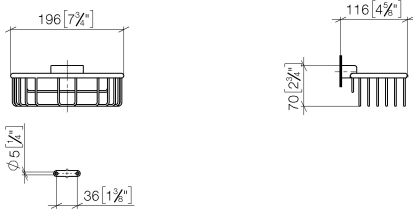

Shower basket for wall mounting - Brushed Dark Platinum

MADISON

83 290 970

- width 200mm
- height 70 mm
- 115mm projection

Fits: MADISON, MEM, TARA, CL.1, LISSÉ,  
VAIA, META, CYO

	Brushed Dark Platinum	83 290 970-99
	Chrome	83 290 970-00
	Brushed Platinum	83 290 970-06
	Platinum	83 290 970-08
	Durabrand (23kt Gold)	83 290 970-09
	Dark Chrome	83 290 970-19
	Light Gold	83 290 970-26
	Brushed Light Gold	83 290 970-27
	Brushed Durabrand (23kt Gold)	83 290 970-28
	Matte Black	83 290 970-33
	Brushed Bronze	83 290 970-42
	Brushed Champagne (22kt Gold)	83 290 970-46
	Champagne (22kt Gold)	83 290 970-47
	Brushed Chrome	83 290 970-93

83 290 970

mm [inches]

83 290 970

**Product version from 10/1/2023**

Parts for other finishes can be found here: [Chrome](#)