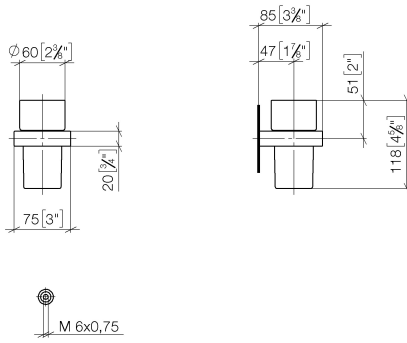

Tumbler holder wall model - Dark Chrome

MEM

83 400 780

- crystal glass
- width 75mm
- height 118 mm
- 85mm projection

Fits: MEM, CL.1, CYO

	Dark Chrome	83 400 780-19
	Chrome	83 400 780-00
	Brushed Platinum	83 400 780-06
	Platinum	83 400 780-08
	Brushed Durabronze (23kt Gold)	83 400 780-28
	Brushed Champagne (22kt Gold)	83 400 780-46
	Champagne (22kt Gold)	83 400 780-47
	Brushed Dark Platinum	83 400 780-99

83 400 780

mm [inches]

83 400 780

Parts for other
finishes can be found
here: [Chrome](#)