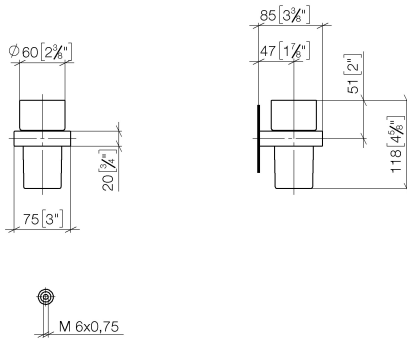

Tumbler holder wall model - Brushed Durabross (23kt Gold)

MEM

83 400 780

- crystal glass
- width 75mm
- height 118 mm
- 85mm projection

Fits: MEM, CL.1, CYO

	Brushed Durabross (23kt Gold)	83 400 780-28
	Chrome	83 400 780-00
	Brushed Platinum	83 400 780-06
	Platinum	83 400 780-08
	Dark Chrome	83 400 780-19
	Brushed Champagne (22kt Gold)	83 400 780-46
	Champagne (22kt Gold)	83 400 780-47
	Brushed Dark Platinum	83 400 780-99

83 400 780

mm [inches]

83 400 780

Parts for other finishes can be found here: [Chrome](#)

Spare parts list

No.	Item Number	Name	Quantity used	Delivery time
1	90 90 00 008 00 84	glass	1	2
2	08 28 10 500 91	ring	1	2
3	09 31 11 148 90	pin	2	2
4	05 17 20 726 02 90	fixing set	2	2
5	08 17 20 726 90	holder	2	2