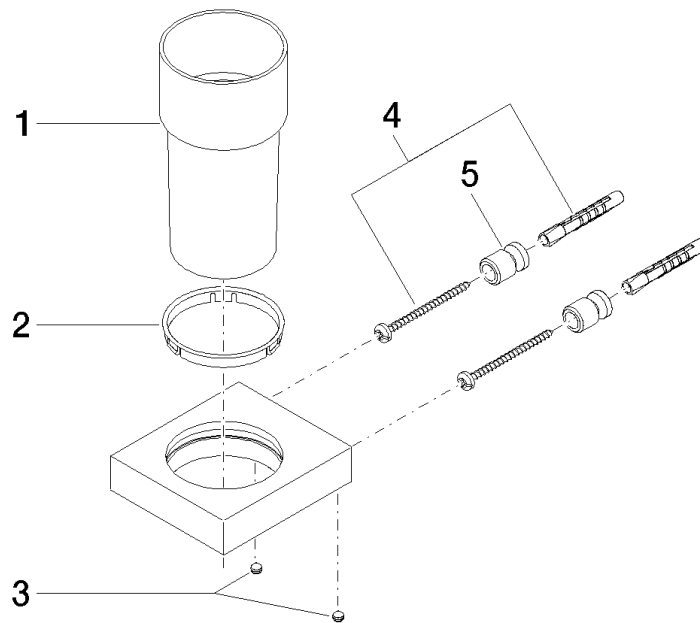

Tumbler holder wall model - Brushed Durabross (23kt Gold)

MEM

83 400 780

- crystal glass
- width 75mm
- height 118 mm
- 85mm projection

Fits: MEM, CL.1, CYO

	Brushed Durabross (23kt Gold)	83 400 780-28
	Chrome	83 400 780-00
	Brushed Platinum	83 400 780-06
	Platinum	83 400 780-08
	Dark Chrome	83 400 780-19
	Brushed Champagne (22kt Gold)	83 400 780-46
	Champagne (22kt Gold)	83 400 780-47
	Brushed Dark Platinum	83 400 780-99

83 400 780

mm [inches]

83 400 780

Parts for other finishes can be found here: [Chrome](#)

Spare parts list

No.	Item Number	Name	Quantity used	Delivery time
1	90 90 00 008 00 84	glass	1	2
2	08 28 10 500 91	ring	1	2
3	09 31 11 148 90	pin	2	2
4	05 17 20 726 02 90	fixing set	2	2
5	08 17 20 726 90	holder	2	2