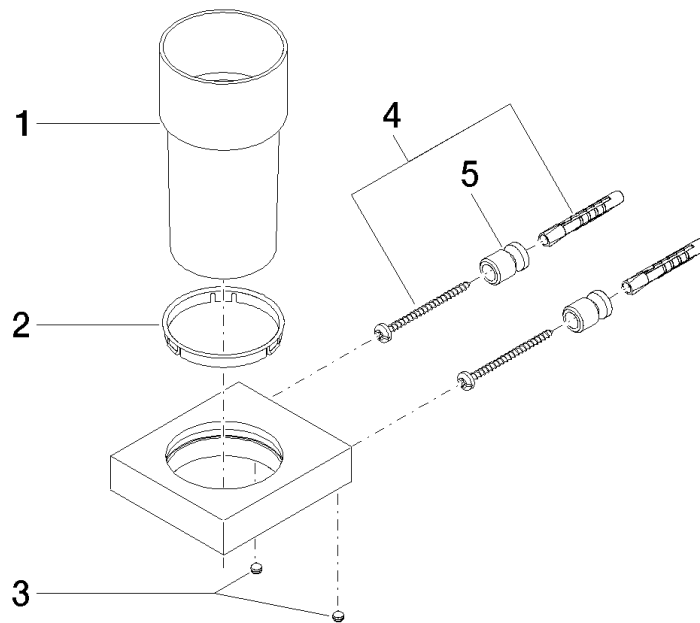

Tumbler holder wall model - Brushed Champagne (22kt Gold)

MEM

83 400 780

- crystal glass
- width 75mm
- height 118 mm
- 85mm projection

Fits: MEM, CL.1, CYO

	Brushed Champagne (22kt Gold)	83 400 780-46
	Chrome	83 400 780-00
	Brushed Platinum	83 400 780-06
	Platinum	83 400 780-08
	Dark Chrome	83 400 780-19
	Brushed Durabronze (23kt Gold)	83 400 780-28
	Champagne (22kt Gold)	83 400 780-47
	Brushed Dark Platinum	83 400 780-99

83 400 780

mm [inches]

83 400 780

Parts for other finishes can be found here: [Chrome](#)

Spare parts list

No.	Item Number	Name	Quantity used	Delivery time
1	90 90 00 008 00 84	glass	1	2
2	08 28 10 500 91	ring	1	2
3	09 31 11 148 90	pin	2	2
4	05 17 20 726 02 90	fixing set	2	2
5	08 17 20 726 90	holder	2	2