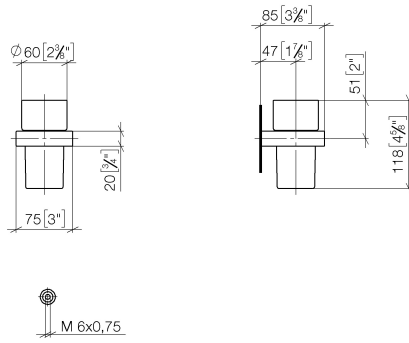

Tumbler holder wall model - Brushed Champagne (22kt Gold)

MEM

83 400 780

- crystal glass
- width 75mm
- height 118 mm
- 85mm projection

Fits: MEM, CL.1, CYO

	Brushed Champagne (22kt Gold)	83 400 780-46
	Chrome	83 400 780-00
	Brushed Platinum	83 400 780-06
	Platinum	83 400 780-08
	Dark Chrome	83 400 780-19
	Brushed Durabronze (23kt Gold)	83 400 780-28
	Champagne (22kt Gold)	83 400 780-47
	Brushed Dark Platinum	83 400 780-99

83 400 780

mm [inches]

83 400 780

Parts for other finishes can be found here: [Chrome](#)

Spare parts list

No.	Item Number	Name	Quantity used	Delivery time
1	90 90 00 008 00 84	glass	1	2
2	08 28 10 500 91	ring	1	2
3	09 31 11 148 90	pin	2	2
4	05 17 20 726 02 90	fixing set	2	2
5	08 17 20 726 90	holder	2	2