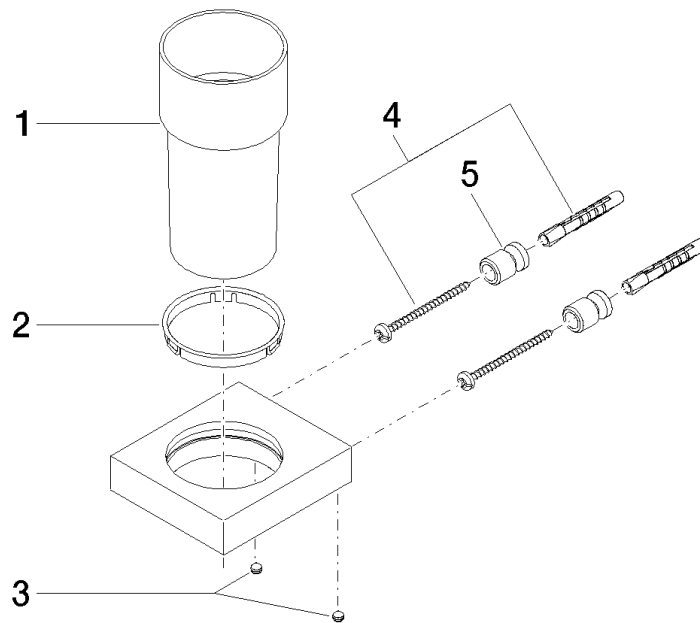

Tumbler holder wall model - Brushed Dark Platinum

MEM

83 400 780

- crystal glass
- width 75mm
- height 118 mm
- 85mm projection

Fits: MEM, CL.1, CYO

	Brushed Dark Platinum	83 400 780-99
	Chrome	83 400 780-00
	Brushed Platinum	83 400 780-06
	Platinum	83 400 780-08
	Dark Chrome	83 400 780-19
	Brushed Durabronze (23kt Gold)	83 400 780-28
	Brushed Champagne (22kt Gold)	83 400 780-46
	Champagne (22kt Gold)	83 400 780-47

83 400 780

mm [inches]

83 400 780

Parts for other finishes can be found here: [Chrome](#)

### Spare parts list

No.	Item Number	Name	Quantity used	Delivery time
1	90 90 00 008 00 84	glass	1	2
2	08 28 10 500 91	ring	1	2
3	09 31 11 148 90	pin	2	2
4	05 17 20 726 02 90	fixing set	2	2
5	08 17 20 726 90	holder	2	2