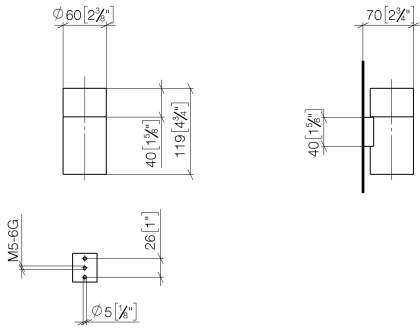

83 400 979

- crystal glass, transparent
- width 60mm
- height 120 mm
- 110mm projection

Fits: MADISON, MEM, TARA, CL.1, LISSÉ,  
VAIA, META, CYO

	Durabronz (23kt Gold)	83 400 979-09
	Chrome	83 400 979-00
	Brushed Platinum	83 400 979-06
	Platinum	83 400 979-08
	Dark Chrome	83 400 979-19
	Light Gold	83 400 979-26
	Brushed Light Gold	83 400 979-27
	Brushed Durabronz (23kt Gold)	83 400 979-28
	Matte Black	83 400 979-33
	Brushed Bronze	83 400 979-42
	Brushed Champagne (22kt Gold)	83 400 979-46
	Champagne (22kt Gold)	83 400 979-47
	Brushed Chrome	83 400 979-93
	Brushed Dark Platinum	83 400 979-99

83 400 979

mm [inches]

83 400 979

Parts for other  
finishes can be found  
here: [Chrome](#)