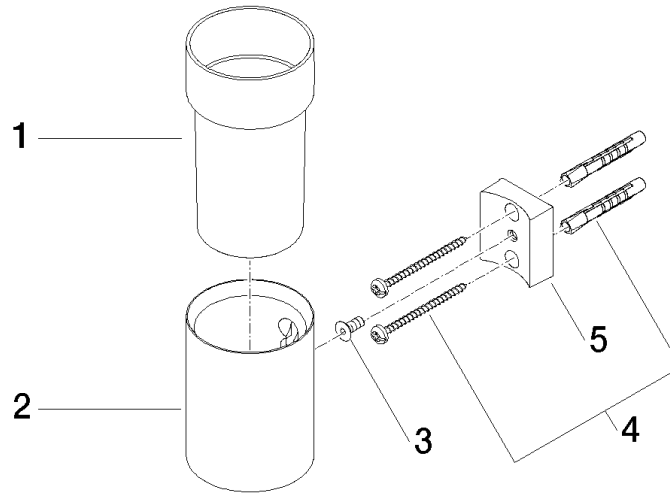

Tumbler holder wall model - Light Gold

MADISON

83 400 979

- crystal glass, transparent
- width 60mm
- height 120 mm
- 110mm projection

Fits: MADISON, MEM, TARA, CL.1, LISSÉ,
VAIA, META, CYO

	Light Gold	83 400 979-26
	Chrome	83 400 979-00
	Brushed Platinum	83 400 979-06
	Platinum	83 400 979-08
	Durabress (23kt Gold)	83 400 979-09
	Dark Chrome	83 400 979-19
	Brushed Light Gold	83 400 979-27
	Brushed Durabress (23kt Gold)	83 400 979-28
	Matte Black	83 400 979-33
	Brushed Bronze	83 400 979-42
	Brushed Champagne (22kt Gold)	83 400 979-46
	Champagne (22kt Gold)	83 400 979-47
	Brushed Chrome	83 400 979-93
	Brushed Dark Platinum	83 400 979-99

83 400 979

mm [inches]

83 400 979

Parts for other finishes can be found here: [Chrome](#)

Spare parts list

No.	Item Number	Name	Quantity used	Delivery time
1	90 90 00 008 00 84	glass	1	2
2	08 17 97 569-26	holder	1	60
3	09 30 30 117 90	screw	1	2
4	05 30 31 025 00 90	fixing set	1	2
5	08 10 10 530-26	holder	1	60