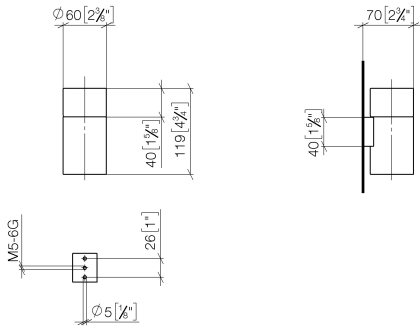

Tumbler holder wall model - Light Gold

MADISON

83 400 979

- crystal glass, transparent
- width 60mm
- height 120 mm
- 110mm projection

Fits: MADISON, MEM, TARA, CL.1, LISSÉ,
VAIA, META, CYO

	Light Gold	83 400 979-26
	Chrome	83 400 979-00
	Brushed Platinum	83 400 979-06
	Platinum	83 400 979-08
	Durabress (23kt Gold)	83 400 979-09
	Dark Chrome	83 400 979-19
	Brushed Light Gold	83 400 979-27
	Brushed Durabress (23kt Gold)	83 400 979-28
	Matte Black	83 400 979-33
	Brushed Bronze	83 400 979-42
	Brushed Champagne (22kt Gold)	83 400 979-46
	Champagne (22kt Gold)	83 400 979-47
	Brushed Chrome	83 400 979-93
	Brushed Dark Platinum	83 400 979-99

83 400 979

mm [inches]

83 400 979

Parts for other finishes can be found here: [Chrome](#)

Spare parts list

No.	Item Number	Name	Quantity used	Delivery time
1	90 90 00 008 00 84	glass	1	2
2	08 17 97 569-26	holder	1	60
3	09 30 30 117 90	screw	1	2
4	05 30 31 025 00 90	fixing set	1	2
5	08 10 10 530-26	holder	1	60