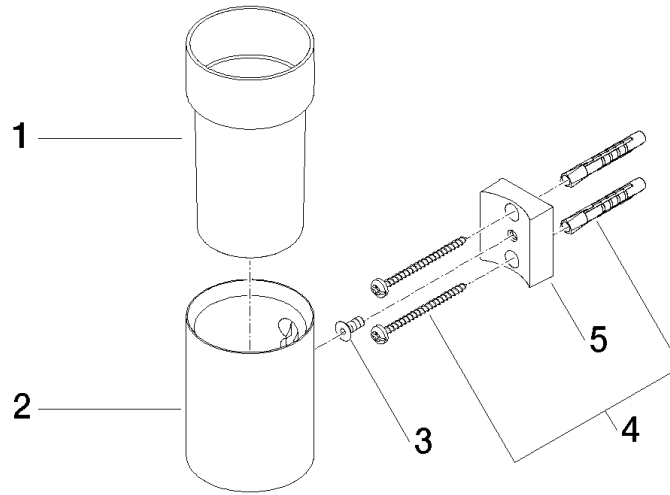

83 400 979

- crystal glass, transparent
- width 60mm
- height 120 mm
- 110mm projection

Fits: MADISON, MEM, TARA, CL.1, LISSÉ,
VAIA, META, CYO

	Matte Black	83 400 979-33
	Chrome	83 400 979-00
	Brushed Platinum	83 400 979-06
	Platinum	83 400 979-08
	Durabrand (23kt Gold)	83 400 979-09
	Dark Chrome	83 400 979-19
	Light Gold	83 400 979-26
	Brushed Light Gold	83 400 979-27
	Brushed Durabrand (23kt Gold)	83 400 979-28
	Brushed Bronze	83 400 979-42
	Brushed Champagne (22kt Gold)	83 400 979-46
	Champagne (22kt Gold)	83 400 979-47
	Brushed Chrome	83 400 979-93
	Brushed Dark Platinum	83 400 979-99

83 400 979

mm [inches]

83 400 979

Parts for other finishes can be found here: [Chrome](#)

Spare parts list

No.	Item Number	Name	Quantity used	Delivery time
1	90 90 00 008 00 84	glass	1	2
2	08 17 97 569-33	holder	1	30
3	09 30 30 117 90	screw	1	2
4	05 30 31 025 00 90	fixing set	1	2
5	08 10 10 530-33	holder	1	30