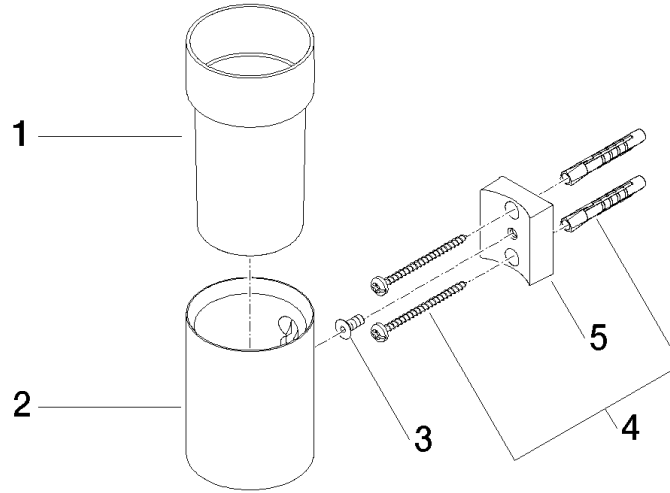

**Tumbler holder wall model - Brushed Champagne (22kt Gold)**

MADISON

83 400 979

- crystal glass, transparent
- width 60mm
- height 120 mm
- 110mm projection

Fits: MADISON, MEM, TARA, CL.1, LISSÉ,  
VAIA, META, CYO

83 400 979

mm [inches]

83 400 979

Parts for other finishes can be found here: [Chrome](#)

### Spare parts list

No.	Item Number	Name	Quantity used	Delivery time
1	90 90 00 008 00 84	glass	1	2
2	08 17 97 569-46	holder	1	30
3	09 30 30 117 90	screw	1	2
4	05 30 31 025 00 90	fixing set	1	2
5	08 10 10 530-46	holder	1	30