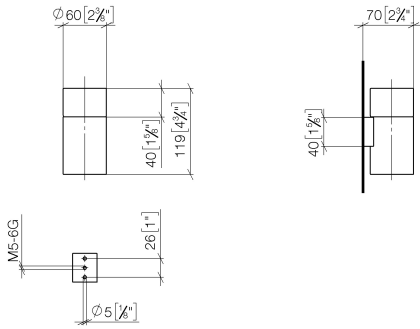

**Tumbler holder wall model - Brushed Champagne (22kt Gold)**

MADISON

83 400 979

- crystal glass, transparent
- width 60mm
- height 120 mm
- 110mm projection

Fits: MADISON, MEM, TARA, CL.1, LISSÉ,  
VAIA, META, CYO

83 400 979

mm [inches]

83 400 979

Parts for other finishes can be found here: [Chrome](#)

### Spare parts list

No.	Item Number	Name	Quantity used	Delivery time
1	90 90 00 008 00 84	glass	1	2
2	08 17 97 569-46	holder	1	30
3	09 30 30 117 90	screw	1	2
4	05 30 31 025 00 90	fixing set	1	2
5	08 10 10 530-46	holder	1	30