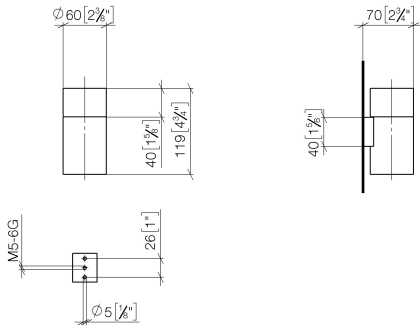

Tumbler holder wall model - Champagne (22kt Gold)

MADISON

83 400 979

- crystal glass, transparent
- width 60mm
- height 120 mm
- 110mm projection

Fits: MADISON, MEM, TARA, CL.1, LISSÉ,
VAIA, META, CYO

	Champagne (22kt Gold)	83 400 979-47
	Chrome	83 400 979-00
	Brushed Platinum	83 400 979-06
	Platinum	83 400 979-08
	Durabrass (23kt Gold)	83 400 979-09
	Dark Chrome	83 400 979-19
	Light Gold	83 400 979-26
	Brushed Light Gold	83 400 979-27
	Brushed Durabrass (23kt Gold)	83 400 979-28
	Matte Black	83 400 979-33
	Brushed Bronze	83 400 979-42
	Brushed Champagne (22kt Gold)	83 400 979-46
	Brushed Chrome	83 400 979-93
	Brushed Dark Platinum	83 400 979-99

83 400 979

mm [inches]

83 400 979

Parts for other finishes can be found here: [Chrome](#)

Spare parts list

No.	Item Number	Name	Quantity used	Delivery time
1	90 90 00 008 00 84	glass	1	2
2	08 17 97 569-47	holder	1	30
3	09 30 30 117 90	screw	1	2
4	05 30 31 025 00 90	fixing set	1	2
5	08 10 10 530-47	holder	1	30