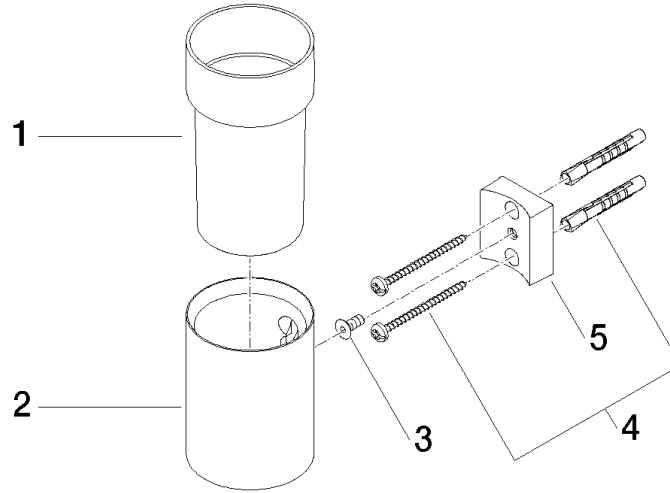

Tumbler holder wall model - Champagne (22kt Gold)

MADISON

83 400 979

- crystal glass, transparent
- width 60mm
- height 120 mm
- 110mm projection

Fits: MADISON, MEM, TARA, CL.1, LISSÉ,
VAIA, META, CYO

	Champagne (22kt Gold)	83 400 979-47
	Chrome	83 400 979-00
	Brushed Platinum	83 400 979-06
	Platinum	83 400 979-08
	Durabrass (23kt Gold)	83 400 979-09
	Dark Chrome	83 400 979-19
	Light Gold	83 400 979-26
	Brushed Light Gold	83 400 979-27
	Brushed Durabrass (23kt Gold)	83 400 979-28
	Matte Black	83 400 979-33
	Brushed Bronze	83 400 979-42
	Brushed Champagne (22kt Gold)	83 400 979-46
	Brushed Chrome	83 400 979-93
	Brushed Dark Platinum	83 400 979-99

83 400 979

mm [inches]

83 400 979

Parts for other finishes can be found here: [Chrome](#)

Spare parts list

No.	Item Number	Name	Quantity used	Delivery time
1	90 90 00 008 00 84	glass	1	2
2	08 17 97 569-47	holder	1	30
3	09 30 30 117 90	screw	1	2
4	05 30 31 025 00 90	fixing set	1	2
5	08 10 10 530-47	holder	1	30